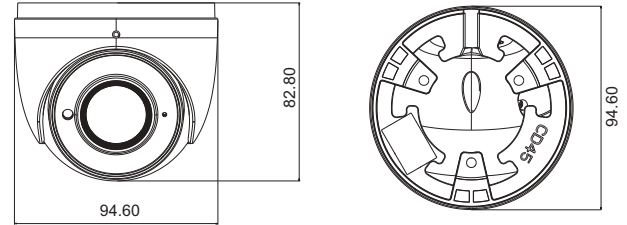

### SPECIFICATIONS

Model	TD-7554AE2
<b>Specifications</b>	
<b>Camera</b>	
Image Sensor	1 / 2.7 "CMOS
Resolution	5MP
Image Size	2560 x 1936
Video Output	AHD / TVI / CVI / CVBS
Image System	PAL / NTSC
Electronic Shutter	Auto
IR Distance	20 ~ 30 m
Frame Rate	5MP @20fps
Min. Illumination	Color : 0.01 lux@F1.2, AGC ON; B/W : 0 lux with IR
Lens	3.6 mm ( 2.8 mm optional )
Lens Mount	M12
S / N Ratio	≥52dB ( AGC OFF )
Ingress Protection	IP 67
<b>Functions</b>	
Function Control	OSD ( COC Control )
Day & Night	ICR
Digital WDR	Yes
Digital NR	Yes
AGC	Yes
Auto White Balance	Yes
BLC	Yes
LSC	Yes
Defog	No
HLC	Yes
Sharpness	Yes
Mirror	Yes
Smart IR	Yes
Image Setting	Yes
Defect Correction	Yes
Language	13 languages
Angle Adjustment	Pan: 0°~360°; Tilt: 0°~75°; Rotation: 0°~360°
<b>Others</b>	
Power Supply	DC12V ( ± 10% )
Power Consumption	IR OFF : < 1W; IR ON : < 4W
Working Environment	- 30 °C ~ 50 °C, 10 % ~ 90 % ( relative humidity )
Dimensions ( mm )	Φ 94.6 x 82.8
Weight ( net )	Approx. 0.39KG

### DIMENSIONS