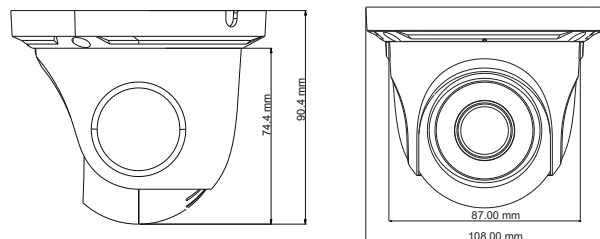

Dimensions

Specifications

Model	TD-7520AS1
Specifications	
Camera	
Image Sensor	1 / 2.9"CMOS
Resolution	2MP
Image Size	1920 x 1080
Video Output	AHD / TVI / CVI / CVBS
Image System	PAL / NTSC
Electronic Shutter	Auto; 1 / 50s ~ 1 / 100000s (PAL); 1 / 60s ~ 1 / 100000s (NTSC)
IR Distance	10 ~ 20 m
Frame Rate	30fps (60Hz), 25fps (50Hz)
Min. Illumination	0 Lux (IR ON)
Lens	2.8mm
Lens Mount	M12
S / N Ratio	≥52dB (AGC OFF)
Ingress Protection	IP 54
Functions	
Function Control	OSD (COC Control)
Day & Night	ICR
Digital WDR	Yes
Digital NR	Yes
AGC	Yes
Auto White Balance	Yes
BLC	Yes
Front Light Compensation	Yes
Defog	No
HLC	No
Sharpness	Yes
Mirror	Yes
Smart IR	Yes
Image Setting	Yes
Defect Correction	Auto
Language	Chinese / English
Angle Adjustment	Any angle
Others	
Power Supply	DC12V (± 10%)
Power Consumption	Day : < 1W; Night : < 3W
Working Environment	- 20 °C ~ 50 °C, 10 % ~ 90 % (relative humidity)
Dimensions (mm)	Φ 108 x 90.4