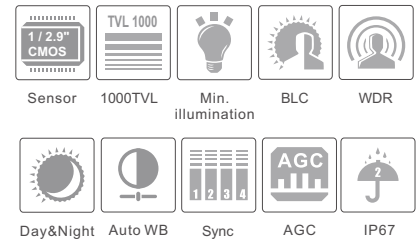

CAMERA

TD-7422AE3

2MP HD Analog IR Bullet Camera

- 1080P real-time image, high resolution, true color
- AHD / TVI / CVI / CVBS standard and lossless video output
- Up to 1000 TVL resolution
- CMOS progressive scan, perfectly capture the moving object
- Support OSD menu
- High speed, long distance and real time transmission
- Auto color to B / W at low illumination
- Support ICR switch, true day / night, digital WDR
- Support noise reduction function
- 30 ~ 50m IR night view distance
- IP67
- Support COC

Tel: +86-755-36995888

Web site: <http://en.tvt.net.cn>

Fax: +86-755-33104777

E-mail: overseas@tvt.net.cn

SPECIFICATIONS

Model	TD-7422AE3
Specifications	
Camera	
Image Sensor	1 / 2.9 "CMOS
Resolution	2MP
Image Size	1920 x 1080
Video Output	AHD / TVI / CVI / CVBS
Image System	PAL / NTSC
Electronic Shutter	Auto; 1 / 50s ~ 1 / 100000s (PAL); 1 / 60s ~ 1 / 100000s (NTSC)
IR Distance	30 ~ 50 m
Frame Rate	30fps(60Hz); 25fps (50Hz)
Min. Illumination	0 lux (IR ON)
Lens	2.8 mm, fixed 2.8-12mm, varifocal
Lens Mount	M12
S / N Ratio	≥52dB (AGC OFF)
Ingress Protection	IP 67
Functions	
Function Control	OSD (COC Control)
Day & Night	ICR
Digital WDR	Yes
3D DNR	Yes
AGC	Yes
Auto White Balance	Yes
BLC	Yes
Front Light Compensation	Yes
Defog	No
HLC	No
Sharpness	Yes
Mirror	Yes
Smart IR	Yes
Image Setting	Yes
Defect Correction	Auto
Language	Chinese and English
Angle Adjustment	Pan: 0°~360°; Tilt: 0°~90°; Rotation: 0°~360°
Others	
Power Supply	DC12V (± 10%)
Power Consumption	IR OFF : < 1W; IR ON : < 3.5W
Working Environment	- 30 °C ~ 50 °C, 10 % ~ 90 % (relative humidity)
Dimensions (mm)	217.7 x 80.5 x 80.5
Weight (net)	Approx. 0.56KG