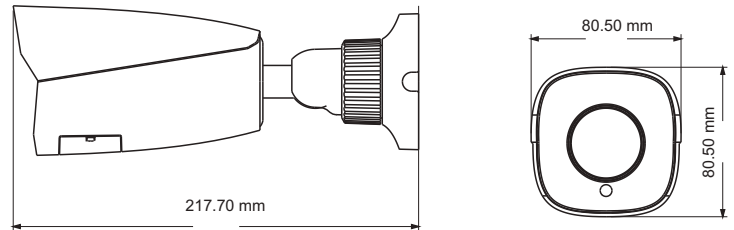

SPECIFICATIONS

Model	TD-7422AE3
Specifications	
Camera	
Image Sensor	1 / 2.9 "CMOS
Resolution	2MP
Image Size	1920 x 1080
Video Output	AHD / TVI / CVI / CVBS
Image System	PAL / NTSC
Electronic Shutter	Auto; 1 / 50s ~ 1 / 100000s (PAL); 1 / 60s ~ 1 / 100000s (NTSC)
IR Distance	30 ~ 50 m
Frame Rate	30fps(60Hz); 25fps (50Hz)
Min. Illumination	0 lux (IR ON)
Lens	2.8 mm, fixed 2.8-12mm, varifocal
Lens Mount	M12
S / N Ratio	≥52dB (AGC OFF)
Ingress Protection	IP 67
Functions	
Function Control	OSD (COC Control)
Day & Night	ICR
Digital WDR	Yes
3D DNR	Yes
AGC	Yes
Auto White Balance	Yes
BLC	Yes
Front Light Compensation	Yes
Defog	No
HLC	No
Sharpness	Yes
Mirror	Yes
Smart IR	Yes
Image Setting	Yes
Defect Correction	Auto
Language	Chinese and English
Angle Adjustment	Pan: 0°~360°; Tilt: 0°~90°; Rotation: 0°~360°
Others	
Power Supply	DC12V (± 10%)
Power Consumption	IR OFF : < 1W; IR ON : < 3.5W
Working Environment	- 30 °C ~ 50 °C, 10 % ~ 90 % (relative humidity)
Dimensions (mm)	217.7 x 80.5 x 80.5
Weight (net)	Approx. 0.56KG

DIMENSIONS