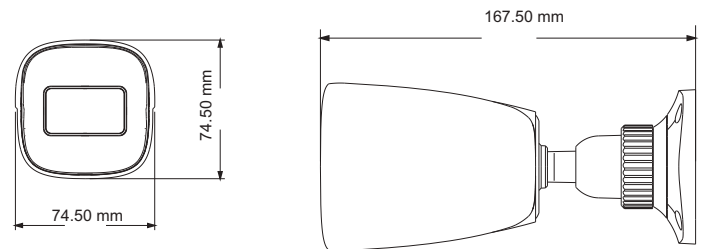

### SPECIFICATIONS

Model	TD-7451AE2
<b>Specifications</b>	
<b>Camera</b>	
Image Sensor	1 / 2.7 "CMOS
Resolution	5MP
Image Size	2560 x 1936
Video Output	AHD / TVI / CVI / CVBS
Image System	PAL / NTSC
Electronic Shutter	Auto
IR Distance	20 ~ 30 m
Frame Rate	5MP @20fps
Min. Illumination	Color : 0.01 lux@F1.2, AGC ON; B/W : 0 lux with IR
Lens	3.6 mm ( 2.8 mm optional )
Lens Mount	M12
S / N Ratio	≥52dB ( AGC OFF )
Ingress Protection	IP 67
<b>Functions</b>	
Function Control	OSD ( COC Control )
Day & Night	ICR
Digital WDR	Yes
Digital NR	Yes
AGC	Yes
Auto White Balance	Yes
BLC	Yes
LSC	Yes
Defog	No
HLC	Yes
Sharpness	Yes
Mirror	Yes
Smart IR	Yes
Image Setting	Yes
Defect Correction	Yes
Language	13 languages
Angle Adjustment	Pan: 0°~360°; Tilt: 0°~80°; Rotation: 0°~360°
<b>Others</b>	
Power Supply	DC12V ( ± 10% )
Power Consumption	IR OFF : < 1W; IR ON : < 4W
Working Environment	- 30 °C ~ 50 °C, 10 % ~ 90 % ( relative humidity )
Dimensions ( mm )	167.5 x 74.5 x 74.5
Weight ( net )	Approx. 0.38KG

### DIMENSIONS