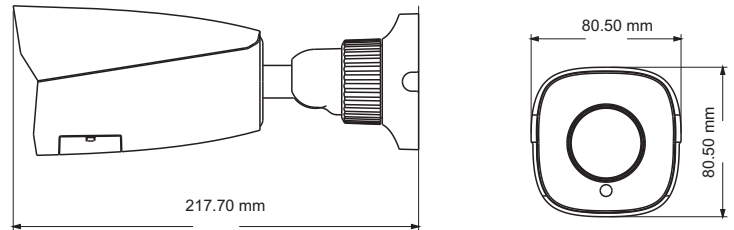

### SPECIFICATIONS

Model	TD-7422AE3
<b>Specifications</b>	
<b>Camera</b>	
Image Sensor	1 / 2.9 "CMOS
Resolution	2MP
Image Size	1920 x 1080
Video Output	AHD / TVI / CVI / CVBS
Image System	PAL / NTSC
Electronic Shutter	Auto; 1 / 50s ~ 1 / 100000s ( PAL ); 1 / 60s ~ 1 / 100000s ( NTSC )
IR Distance	30 ~ 50 m
Frame Rate	30fps(60Hz); 25fps (50Hz)
Min. Illumination	0 lux (IR ON)
Lens	2.8 mm, fixed 2.8-12mm, varifocal
Lens Mount	M12
S / N Ratio	≥52dB ( AGC OFF )
Ingress Protection	IP 67
<b>Functions</b>	
Function Control	OSD ( COC Control )
Day & Night	ICR
Digital WDR	Yes
3D DNR	Yes
AGC	Yes
Auto White Balance	Yes
BLC	Yes
Front Light Compensation	Yes
Defog	No
HLC	No
Sharpness	Yes
Mirror	Yes
Smart IR	Yes
Image Setting	Yes
Defect Correction	Auto
Language	Chinese and English
Angle Adjustment	Pan: 0°~360°; Tilt: 0°~90°; Rotation: 0°~360°
<b>Others</b>	
Power Supply	DC12V ( ± 10% )
Power Consumption	IR OFF : < 1W; IR ON : < 3.5W
Working Environment	- 30 °C ~ 50 °C, 10 % ~ 90 % (relative humidity)
Dimensions ( mm )	217.7 x 80.5 x 80.5
Weight ( net )	Approx. 0.56KG

### DIMENSIONS