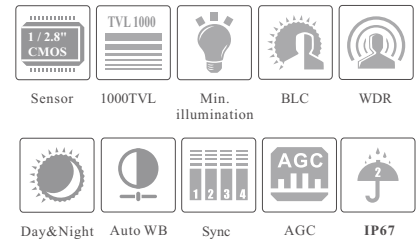

CAMERA

## TD-7524TE3

2MP HD Analog IR Turret Camera

- 1080P real-time image, high resolution, true color
- AHD / TVI / CVI lossless HD video output
- Support 960H CVBS output
- Up to 1000 TVL resolution
- CMOS progressive scan, perfectly capturing the moving object
- Support OSD menu
- High speed, long distance and real time transmission
- Auto color to B / W at low illumination
- Support ICR switch, true day / night, digital WDR
- Support noise reduction function
- 20 ~30m IR night view distance
- IP67
- Support coaxial audio transmission
- Support COC

### SPECIFICATIONS

Model	TD-7524TE3
<b>Specifications</b>	
<b>Camera</b>	
Image Sensor	1 / 2.8 "CMOS
Resolution	2MP
Image Size	1920 x 1080
Video Output	AHD / TVI / CVI / CVBS
Audio	1CH built-in MIC
Image System	PAL / NTSC
Electronic Shutter	Auto
IR Distance	20 ~ 30 m
Frame Rate	30fps(60Hz); 25fps (50Hz)
Min. Illumination	0.005lux@ F1.2, AGC ON; 0 lux IR
Lens	2.8mm
Lens Mount	M12
S / N Ratio	≥52dB ( AGC OFF )
Ingress Protection	IP 67
<b>Functions</b>	
Function Control	OSD ( COC Control )
Smart IR	Yes
Day & Night	ICR
Digital WDR	Yes
Digital DNR	Yes, 2D DNR
AGC	Yes
Auto White Balance	Yes
BLC	Yes
Front Light Compensation	NO
Defog	NO
HLC	Yes
Sharpness	Yes
Mirror	NO
Image Setting	Yes
Defect Correction	Auto
Language	Chinese and English
Angle Adjustment	Pan: 0°~360°; Tilt: 0°~75°; Rotation: 0°~360°
<b>Others</b>	
Power Supply	DC12V ( ± 15% )
Power Consumption	IR OFF : < 1W; IR ON : < 4W
Working Environment	- 30 °C ~ 50 °C, 10 % ~ 90 % (relative humidity)
Dimensions ( mm )	Φ 94.6 x 82.8
Weight ( net )	Approx. 0.39KG