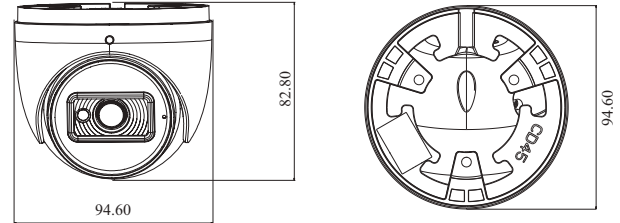

### SPECIFICATIONS

Model	TD-7524TE3
<b>Specifications</b>	
<b>Camera</b>	
Image Sensor	1 / 2.8 "CMOS
Resolution	2MP
Image Size	1920 x 1080
Video Output	AHD / TVI / CVI / CVBS
Audio	1CH built-in MIC
Image System	PAL / NTSC
Electronic Shutter	Auto
IR Distance	20 ~ 30 m
Frame Rate	30fps(60Hz); 25fps (50Hz)
Min. Illumination	0.005lux@ F1.2, AGC ON; 0 lux IR
Lens	2.8mm
Lens Mount	M12
S / N Ratio	≥52dB ( AGC OFF )
Ingress Protection	IP 67
<b>Functions</b>	
Function Control	OSD ( COC Control )
Smart IR	Yes
Day & Night	ICR
Digital WDR	Yes
Digital DNR	Yes, 2D DNR
AGC	Yes
Auto White Balance	Yes
BLC	Yes
Front Light Compensation	NO
Defog	NO
HLC	Yes
Sharpness	Yes
Mirror	NO
Image Setting	Yes
Defect Correction	Auto
Language	Chinese and English
Angle Adjustment	Pan: 0°~360°; Tilt: 0°~75°; Rotation: 0°~360°
<b>Others</b>	
Power Supply	DC12V ( ± 15% )
Power Consumption	IR OFF : < 1W; IR ON : < 4W
Working Environment	- 30 °C ~ 50 °C, 10 % ~ 90 % (relative humidity)
Dimensions ( mm )	Φ 94.6 x 82.8
Weight ( net )	Approx. 0.39KG

### DIMENSIONS