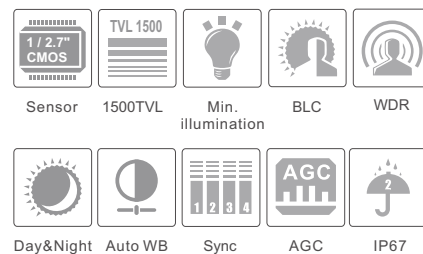

CAMERA

TD-7452AE2

5MP HD Analog IR Bullet Camera

- 5MP@20fps/4MP@30fps image, high resolution, true color
- AHD / TVI / CVI/CVBS standard and lossless video output
- Up to 1500 TVL resolution
- CMOS progressive scan, perfectly capture the moving object
- Support OSD menu
- High speed, long distance and real time transmission
- Auto color to B / W at low illumination
- Support ICR switch, true day / night, WDR
- Support noise reduction function
- 30 ~ 50m IR night view distance
- IP67 ingress protection
- Support COC

Tel: +86-755-36995888

Web site: <http://en.tvt.net.cn>

Fax: +86-755-33104777

E-mail: overseas@tvt.net.cn

SPECIFICATIONS

Model	TD-7452AE2	
Specifications		
Camera		
Image Sensor	1 / 2.7 "CMOS	
Resolution	5MP	
Image Size	2560 x 1936	
Video Output	AHD / TVI / CVI / CVBS	
Image System	PAL / NTSC	
Electronic Shutter	Auto	
IR Distance	30 ~ 50 m	
Frame Rate	5MP @20fps	
Min. Illumination	Color : 0.01 lux@F1.2, AGC ON; B/W : 0 lux with IR	
Lens	3.6 mm(2.8 mm/6mm optional)	2.8~12mm
Lens Mount	M12	D14
S / N Ratio	≥52dB (AGC OFF)	
Ingress Protection	IP 67	
Functions		
Function Control	OSD (COC Control)	
Day & Night	ICR	
Digital WDR	Yes	
Digital NR	Yes	
AGC	Yes	
Auto White Balance	Yes	
BLC	Yes	
LSC	Yes	
Defog	No	
HLC	Yes	
Sharpness	Yes	
Mirror	Yes	
Smart IR	Yes	
Image Setting	Yes	
Defect Correction	Yes	
Language	13 languages	
Angle Adjustment	Pan: 0°~360°; Tilt: 0°~90°; Rotation: 0°~360°	
Others		
Power Supply	DC12V (± 10%)	
Power Consumption	IR OFF : < 1W; IR ON : < 6W	
Working Environment	- 30 °C ~ 50 °C, 10 % ~ 90 % (relative humidity)	
Dimensions (mm)	217.7 x 80.5 x 80.5	
Weight (net)	Approx. 0.57KG	