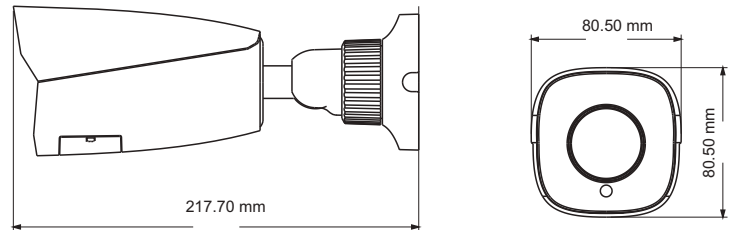

Tel: +86-755-36995888

Web site: <http://en.tvt.net.cn>

Fax: +86-755-33104777

E-mail: overseas@tvt.net.cn

SPECIFICATIONS

Model	TD-7452AE2	
Specifications		
Camera		
Image Sensor	1 / 2.7 "CMOS	
Resolution	5MP	
Image Size	2560 x 1936	
Video Output	AHD / TVI / CVI / CVBS	
Image System	PAL / NTSC	
Electronic Shutter	Auto	
IR Distance	30 ~ 50 m	
Frame Rate	5MP @20fps	
Min. Illumination	Color : 0.01 lux@F1.2, AGC ON; B/W : 0 lux with IR	
Lens	3.6 mm(2.8 mm/6mm optional)	2.8~12mm
Lens Mount	M12	D14
S / N Ratio	≥52dB (AGC OFF)	
Ingress Protection	IP 67	
Functions		
Function Control	OSD (COC Control)	
Day & Night	ICR	
Digital WDR	Yes	
Digital NR	Yes	
AGC	Yes	
Auto White Balance	Yes	
BLC	Yes	
LSC	Yes	
Defog	No	
HLC	Yes	
Sharpness	Yes	
Mirror	Yes	
Smart IR	Yes	
Image Setting	Yes	
Defect Correction	Yes	
Language	13 languages	
Angle Adjustment	Pan: 0°~360°; Tilt: 0°~90°; Rotation: 0°~360°	
Others		
Power Supply	DC12V (± 10%)	
Power Consumption	IR OFF : < 1W; IR ON : < 6W	
Working Environment	- 30 °C ~ 50 °C, 10 % ~ 90 % (relative humidity)	
Dimensions (mm)	217.7 x 80.5 x 80.5	
Weight (net)	Approx. 0.57KG	

DIMENSIONS

AVAILABLE ACCESSORIES

AVAILABLE MODEL

Available Model	TD-7452AE2(D/SW/AR3)	Fixed lens
	TD-7452AE2(D/AZ/SW/AR3)	Motorized zoom lens
	TD-7452AE2(D/FZ/SW/AR3)	Manual zoom lens