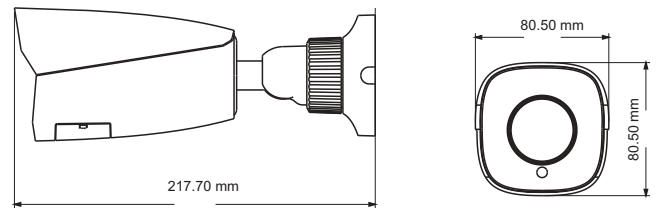

Tel: +86-755-36995888

Web site: <http://en.tvt.net.cn>

Fax: +86-755-33104777

E-mail: overseas@tvt.net.cn

SPECIFICATIONS

Model	TD-7422AM3	
Specifications		
Camera		
Image Sensor	1 / 2.8 "CMOS	
Resolution	2MP	
Image Size	1920x1080	
Video Output	AHD / TVI / CVI / CVBS	
Image System	PAL / NTSC	
Electronic Shutter	Auto; 1/25s~1/50000s(PAL); 1/30s~1/50000s(PAL)	
IR Distance	30 ~ 50 m	
Frame Rate	30fps(60Hz); 25fps(50Hz)	
Min. Illumination	Color : 0.001 lux@F1.2, AGC ON; B/W : 0 lux with IR	
Lens	3.6 mm (2.8 mm optional)	2.8~12mm
Lens Mount	M12	D14
S / N Ratio	≥52dB (AGC OFF)	
Ingress Protection	IP 67	
Functions		
Function Control	OSD (COC Control)	
Day & Night	ICR	
WDR	Yes (120dB)	
3D NR	Yes	
Global Exposure	No	
Central Exposure	No	
AGC	Yes	
Auto White Balance	Yes	
BLC	Yes	
LSC	Yes	
HLC	Yes	
Freeze	Yes	
Mirror	Yes	
Defog	No	
Sharpness	Yes	
Smart IR	Yes	
Motion Detection	Yes	
Privacy Mask	Yes	
Defect Correction	Auto	
Language	16 languages	
Angle Adjustment	Pan: 0°~360°; Tilt: 0°~90°; Rotation: 0°~360°	
Others		
Power Supply	DC12V (± 15%)	
Power Consumption	IR OFF : < 1.5W; IR ON : < 6W; Motorized model: < 8.5W	

Working Environment	- 30 °C ~ 50 °C, 10 % ~ 90 % (relative humidity)
Dimensions (mm)	217.7 x 80.5 x 80.5
Weight (net)	Approx. 0.56KG

DIMENSIONS

AVAILABLE ACCESSORIES

AVAILABLE MODEL

Available Model	TD-7422AM3(D/SW/AR3)	Fixed lens
	TD-7422AM3(D/FZ/SW/AR3)	Manual zoom lens
	TD-7422AM3(D/AZ/SW/AR3)	Motorized zoom lens