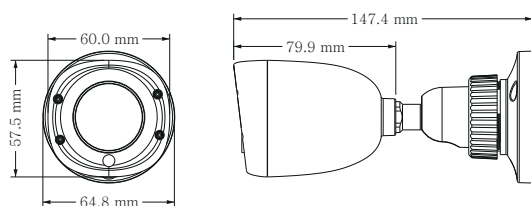

Dimensions

Available Accessories

TD-YXH0301 TD-YXH0103 TD-YXH0301+TD-YZJ0810

TD-YXH0301+TD-YZJ0501 TD-YXH0301+TD-YZJ0601 TD-YXH0104

Specifications

Model	TD-7420AS1
Specifications	
Camera	
Image Sensor	1 / 2.9"CMOS
Resolution	2MP
Image Size	1920 x 1080
Video Output	AHD / TVI / CVI / CVBS
Image System	PAL / NTSC
Electronic Shutter	Auto; 1 / 50s ~ 1 / 100000s (PAL); 1 / 60s ~ 1 / 100000s (NTSC)
IR Distance	10 ~ 20 m
Frame Rate	30fps (60Hz), 25fps (50Hz)
Min. Illumination	0 Lux (IR ON)
Lens	2.8 mm
Lens Mount	M12
S / N Ratio	≥52dB (AGC OFF)
Ingress Protection	IP 66
Functions	
Function Control	OSD (COC Control)
Day & Night	ICR
Digital WDR	Yes
Digital NR	Yes
AGC	Yes
Auto White Balance	Yes
BLC	Yes
Front Light Compensation	Yes
Defog	No
HLC	No
Sharpness	Yes
Mirror	Yes
Smart IR	Yes
Image Setting	Yes
Defect Correction	Auto
Language	Chinese / English
Angle Adjustment	Any angle
Others	
Power Supply	DC12V (± 10%)
Power Consumption	Day : < 1W; Night : < 3W
Working Environment	- 20 °C ~ 50 °C, 10 % ~ 90 % (relative humidity)
Dimensions (mm)	Φ 65 x 147