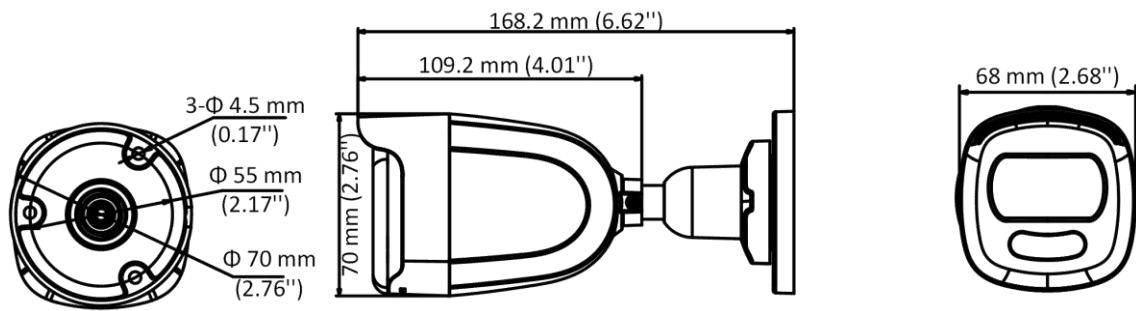

## Specification

Camera	
Image Sensor	5 MP CMOS
Signal System	PAL/NTSC
Resolution	2560 (H) × 1944 (V)
Frame Rate	TVI: 5MP@20fps, 4MP@30fps, 4MP@25fps, 1080p@30fps, 1080p@25fps CVI: 4MP@30fps, 4MP@25fps AHD: 5MP@20fps, 4MP@30fps, 4MP@25fps CVBS: PAL/NTSC
Min. illumination	0.0005 Lux @ (F1.0, AGC ON), 0 Lux with White Light
Shutter Time	PAL: 1/25 s to 1/50, 000 s NTSC: 1/30 s to 1/50, 000 s
Slow Shutter	Max. 16 times
Lens	3.6 mm, 6 mm fixed lens
Horizontal Field of View	80.1° (3.6 mm), 49.3° (6 mm)
Lens Mount	M16
Day & Night	Color
WDR (Wide Dynamic Range)	≥130 dB
Angle Adjustment	Pan: 0 to 360°, Tilt: 0 to 90°, Rotation: 0 to 360°
Menu	
White Light	Auto/Off
Image Mode	STD/HIGH-SAT
AGC	Yes
Day/Night Mode	Color
White Balance	Auto/Manual
AE (Auto Exposure) Mode	WDR/BLC/HLC/Global/HLS/Anti-banding
Privacy Mask	4 programmable privacy masks
Motion Detection	4 programmable motion areas
Noise Reduction	3D DNR
Language	English
Function	Brightness, Sharpness, Mirror, Smart Light
Interface	
Video Output	Switchable TVI/AHD/CVI/CVBS
General	
Operating Conditions	-40 °C to 60 °C (-40 °F to 140 °F), humidity 90% or less (non-condensing)
Power Supply	12 VDC ± 25% <i>*You are recommended to use one power adapter to supply the power for one camera.</i>
Power Consumption	Max. 3.5 W
Protection Level	IP67
Material	Metal
White Light Range	Up to 20 m

Communication	HIKVISION-C
Dimensions	68 mm × 70 mm × 168.2 mm (2.68" × 2.76" × 6.62")
Weight	Approx. 350 g (0.77 lb.)

### Dimension