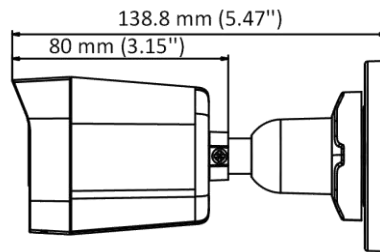

## DS-2CE16D0T-ITF (C) 2 MP Camera

- 2 MP, 1920 × 1080 resolution
- 2.8 mm, 3.6 mm, 6 mm fixed lens
- 4 in 1 video output (switchable TVI/AHD/CVI/CVBS)
- Smart IR, up to 30 m IR distance
- IP67

## Specification

Camera	
Image Sensor	2 MP CMOS
Signal System	PAL/NTSC
Resolution	1920 (H) × 1080 (V)
Frame Rate	TVI: 1080P@30fps, 1080P@25fps CVI: 1080P@30fps, 1080P@25fps AHD: 1080P@30fps, 1080P@25fps CVBS: PAL/NTSC
Min. illumination	0.01 Lux@(F1.2, AGC ON), 0 Lux with IR
Shutter Time	PAL: 1/25 s to 1/50, 000 s NTSC: 1/30 s to 1/50, 000 s
Lens	2.8 mm, 3.6 mm, 6 mm fixed lens
Field of View	2.8 mm, horizontal FOV: 101°, vertical FOV: 60°, diagonal FOV: 122° 3.6 mm, horizontal FOV: 79.6°, vertical FOV: 43.5°, diagonal FOV: 93.7° 6 mm, horizontal FOV: 51.9°, vertical FOV: 30°, diagonal FOV: 58.8°
Lens Mount	M12
Day & Night	ICR
WDR (Wide Dynamic Range)	Digital WDR
Angle Adjustment	Pan: 0 to 360°, Tilt: 0 to 90°, Rotation: 0 to 360°
Menu	
Image Mode	STD/HIGH-SAT
AGC	Yes
Day/Night Mode	Auto/Color/BW (Black and White)
White Balance	Auto/Manual
AE (Auto Exposure) Mode	DWDR/BLC/HLC/Global
Noise Reduction	2D DNR
Language	English
Function	Brightness, Sharpness, Smart IR
Interface	
Video Output	Switchable TVI/AHD/CVI/CVBS
General	
Operating Conditions	-40 °C to 60 °C (-40 °F to 140 °F), humidity 90% or less (non-condensing)
Power Supply	12 VDC ± 25%
Power Consumption	Max. 3 W
Protection Level	IP67
Material	Metal
IR Range	Up to 30 m
Communication	HIKVISION-C
Dimensions	57.9 mm × 60.9 mm × 138.8 mm (2.28" × 2.39" × 5.47")
Weight	Approx. 257 g (0.57 lb.)

## Dimension