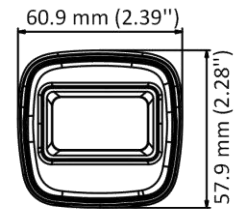

## DS-2CE16D0T-ITF (C) 2 MP Camera

- 2 MP, 1920 × 1080 resolution
- 2.8 mm, 3.6 mm, 6 mm fixed lens
- 4 in 1 video output (switchable TVI/AHD/CVI/CVBS)
- Smart IR, up to 30 m IR distance
- IP67

## Specification

Camera	
Image Sensor	2 MP CMOS
Signal System	PAL/NTSC
Resolution	1920 (H) × 1080 (V)
Frame Rate	TVI: 1080P@30fps, 1080P@25fps CVI: 1080P@30fps, 1080P@25fps AHD: 1080P@30fps, 1080P@25fps CVBS: PAL/NTSC
Min. illumination	0.01 Lux@(F1.2, AGC ON), 0 Lux with IR
Shutter Time	PAL: 1/25 s to 1/50, 000 s NTSC: 1/30 s to 1/50, 000 s
Lens	2.8 mm, 3.6 mm, 6 mm fixed lens
Field of View	2.8 mm, horizontal FOV: 101°, vertical FOV: 60°, diagonal FOV: 122° 3.6 mm, horizontal FOV: 79.6°, vertical FOV: 43.5°, diagonal FOV: 93.7° 6 mm, horizontal FOV: 51.9°, vertical FOV: 30°, diagonal FOV: 58.8°
Lens Mount	M12
Day & Night	ICR
WDR (Wide Dynamic Range)	Digital WDR
Angle Adjustment	Pan: 0 to 360°, Tilt: 0 to 90°, Rotation: 0 to 360°
Menu	
Image Mode	STD/HIGH-SAT
AGC	Yes
Day/Night Mode	Auto/Color/BW (Black and White)
White Balance	Auto/Manual
AE (Auto Exposure) Mode	DWDR/BLC/HLC/Global
Noise Reduction	2D DNR
Language	English
Function	Brightness, Sharpness, Smart IR
Interface	
Video Output	Switchable TVI/AHD/CVI/CVBS
General	
Operating Conditions	-40 °C to 60 °C (-40 °F to 140 °F), humidity 90% or less (non-condensing)
Power Supply	12 VDC ± 25%
Power Consumption	Max. 3 W
Protection Level	IP67
Material	Metal
IR Range	Up to 30 m
Communication	HIKVISION-C
Dimensions	57.9 mm × 60.9 mm × 138.8 mm (2.28" × 2.39" × 5.47")
Weight	Approx. 257 g (0.57 lb.)

## Dimension