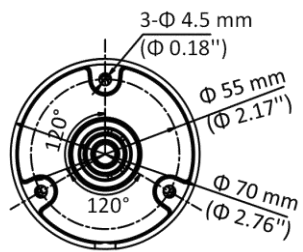

## DS-2CE16D0T-ITF (C) 2 MP Camera

- 2 MP, 1920 × 1080 resolution
- 2.8 mm, 3.6 mm, 6 mm fixed lens
- 4 in 1 video output (switchable TVI/AHD/CVI/CVBS)
- Smart IR, up to 30 m IR distance
- IP67

## Specification

Camera	
Image Sensor	2 MP CMOS
Signal System	PAL/NTSC
Resolution	1920 (H) × 1080 (V)
Frame Rate	TVI: 1080P@30fps, 1080P@25fps CVI: 1080P@30fps, 1080P@25fps AHD: 1080P@30fps, 1080P@25fps CVBS: PAL/NTSC
Min. illumination	0.01 Lux@(F1.2, AGC ON), 0 Lux with IR
Shutter Time	PAL: 1/25 s to 1/50, 000 s NTSC: 1/30 s to 1/50, 000 s
Lens	2.8 mm, 3.6 mm, 6 mm fixed lens
Field of View	2.8 mm, horizontal FOV: 101°, vertical FOV: 60°, diagonal FOV: 122° 3.6 mm, horizontal FOV: 79.6°, vertical FOV: 43.5°, diagonal FOV: 93.7° 6 mm, horizontal FOV: 51.9°, vertical FOV: 30°, diagonal FOV: 58.8°
Lens Mount	M12
Day & Night	ICR
WDR (Wide Dynamic Range)	Digital WDR
Angle Adjustment	Pan: 0 to 360°, Tilt: 0 to 90°, Rotation: 0 to 360°
Menu	
Image Mode	STD/HIGH-SAT
AGC	Yes
Day/Night Mode	Auto/Color/BW (Black and White)
White Balance	Auto/Manual
AE (Auto Exposure) Mode	DWDR/BLC/HLC/Global
Noise Reduction	2D DNR
Language	English
Function	Brightness, Sharpness, Smart IR
Interface	
Video Output	Switchable TVI/AHD/CVI/CVBS
General	
Operating Conditions	-40 °C to 60 °C (-40 °F to 140 °F), humidity 90% or less (non-condensing)
Power Supply	12 VDC ± 25%
Power Consumption	Max. 3 W
Protection Level	IP67
Material	Metal
IR Range	Up to 30 m
Communication	HIKVISION-C
Dimensions	57.9 mm × 60.9 mm × 138.8 mm (2.28" × 2.39" × 5.47")
Weight	Approx. 257 g (0.57 lb.)

## Dimension