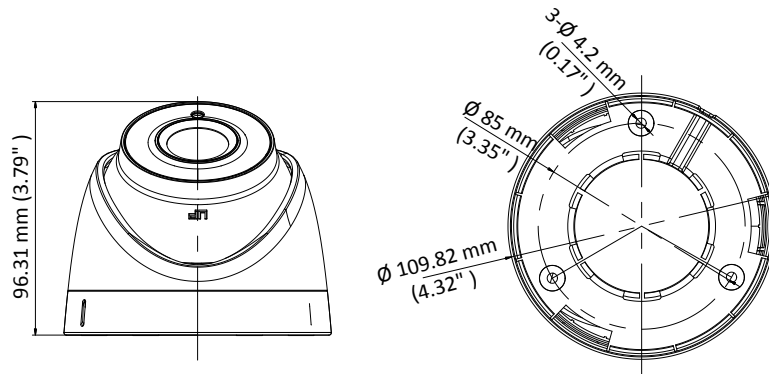

Order Models

DS-2CE78U8T-IT3

Dimension