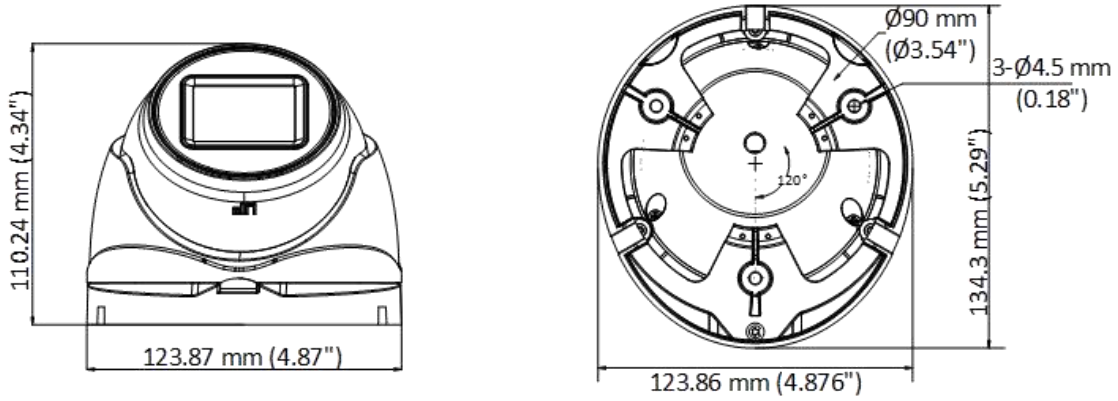

▪ Specification

Camera	
Image Sensor	5 MP CMOS
Signal System	PAL/NTSC
Resolution	2560 (H) × 1944 (V)
Frame Rate	TVI: 5 M @ 20 fps, 4 M @ 30 fps, 4 M @ 25 fps, 1080p @ 30 fps, 1080p @ 25 fps AHD: 5 M @ 20 fps, 4 M @ 30 fps, 4 M @ 25 fps CVI: 4 M @ 30 fps, 4 M @ 25 fps CVBS: PAL/NTSC
Min. Illumination	0.01 Lux @ (F1.6, AGC ON), 0 Lux with IR
Shutter Time	PAL: 1/25 s to 1/50,000 s; NTSC: 1/30 s to 1/50,000 s
Lens	2.7 mm to 13.5 mm motorized varifocal lens
Field of View	horizontal FOV: 95° to 26°, vertical FOV: 72° to 20°, diagonal FOV: 126° to 33°
Lens Mount	Φ14
Day & Night	IR Cut Filter
WDR (Wide Dynamic Range)	Digital WDR
Angle Adjustment	Pan: 0° to 360°, Tilt: 0° to 75°, Rotation: 0° to 360°
Image	
Day/Night Mode	Auto/Color/BW (Black and White)
Image Mode	STD/HIGH-SAT
AGC	Yes
White Balance	Auto/Manual
AE (Auto Exposure) Mode	DWDR, BLC, HLC, Global
Noise Reduction	2D DNR
Language	English
Function	Brightness, Smart IR, Sharpness
Interface	
Video Output	Switchable TVI/AHD/CVI/CVBS
General	
IR Range	Up to 40 m
Operating Conditions	-40°C to 60°C (-40°F to 140°F), Humidity: 90% or less (non-condensing)
Power Supply	12 VDC±15% *You are recommended to use one power adapter to supply the power for one camera.
Consumption	Max 6.2 W
Protection Level	IP67
Material	Metal
Communication	HIKVISION-C
Dimension	123.87 mm × 110.24 mm × 134.3 mm (4.87" × 4.34" × 5.29")
Weight	Approx. 555 g (1.22 lb.)

*5 MP Motorized Varifocal Turret Camera

▪ Available Model

DS-2CE79H0T-IT3ZF(2.7-13.5mm)(C)

▪ **Dimension**

▪ **Accessory**

▪ **Optional**

DS-1281ZJ-M Inclined Ceiling Mount	DS-1273ZJ-130-TRL Wall Mount	DS-1280ZJ-M Junction Box	DS-1276ZJ-SUS Corner Mount	DS-1275ZJ-SUS Vertical Pole Mount
				
				