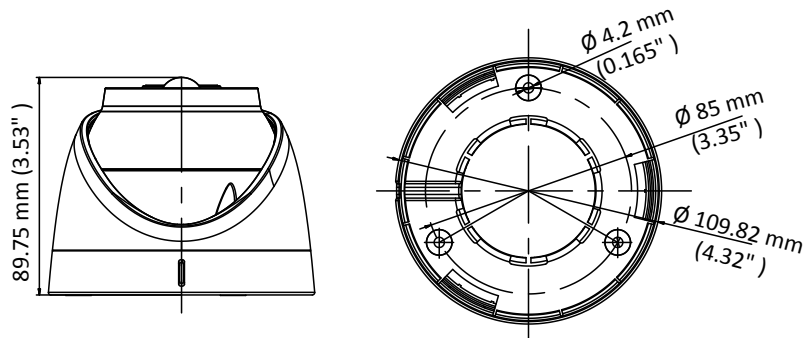

Dimension

Accessory

Distributed by

Headquarters

No.555 Qianmo Road, Binjiang District,
Hangzhou 311051, China
T +86-571-8887-6008
overseasbusiness@hikvision.com

Hikvision USA
T +1-800-855-0400
sales.usa@hikvision.com

Hikvision Australia
T +61-2-8589-4233
sales.au@hikvision.com

Hikvision India
T +91-22-28487000
sales@prianahikvision.com

Hikvision Canada
T +1-800-200-6280
sales.canada@hikvision.com

Hikvision Thailand
T +662-275-9040
sales.thailand@hikvision.com

Hikvision Europe
T +31-23-5542770
sales.eu@hikvision.com

Hikvision Italy
T +39-0438-6900
info.it@hikvision.com

Hikvision Brazil
T +55-11-3318-0050
latam.support@hikvision.com

Hikvision Turkey
T +90 (216)521 7070-7074
sales.tr@hikvision.com

Hikvision Malaysia
T +601-7952-2413
sales.my@hikvision.com

Hikvision UK & Ireland
T +01628-902140
sales.uk@hikvision.com

Hikvision South Africa
Tel: +27 (0)11 0351172
sales.africa@hikvision.com

Hikvision France
T +33 (0)1-85-330-450
info.fr@hikvision.com

Hikvision Kazakhstan
T +7-727-9730687
hikla.pienflov@hikvision.ru

Hikvision Vietnam
T +84-674270008
sales.vt@hikvision.com

Hikvision UAE
T +971-4-9432090
sales.me@hikvision.com

Hikvision Singapore
T +65-6684-4718
sg@hikvision.com

Hikvision Spain
T +34-91-737-18-55
info.es@hikvision.com

Hikvision Tashkent
T +99-87-1238-9438
uzb@hikvision.ru

Hikvision Hong Kong
T +852-2151-1701
info.hk@hikvision.com

Hikvision Russia
T +7-495-009-67-90
sales.ru@hikvision.com

Hikvision Korea
T +82-031-731-9817
sales.korea@hikvision.com

Hikvision Poland
T +48-22-460-01-50
info.pl@hikvision.com

Hikvision Indonesia
T +62-21-2933759
Sales.indonesia@hikvision.com

Hikvision Colombia
sales.colombia@hikvision.com