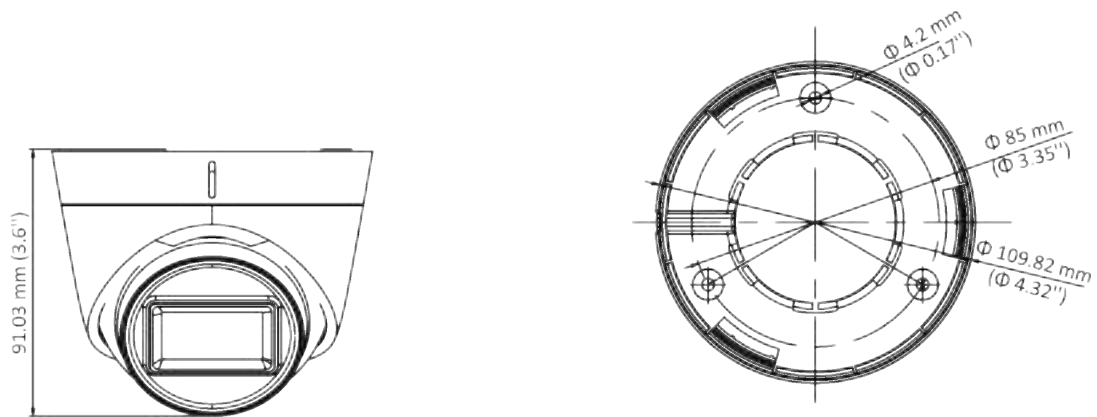

DS-2CE78H0T-IT1F(C) 5 MP Camera

- 5 MP, 2560 × 1944 resolution
- 2.4 mm, 2.8 mm, 3.6 mm, 6 mm fixed focal lens
- Smart IR, up to 30 m IR distance
- 4 in 1 video output (switchable TVI/AHD/CVI/CVBS)
- IP67

Specification

Camera	
Image Sensor	5 MP CMOS
Signal System	PAL/NTSC
Resolution	2560 (H) × 1944 (V)
Frame Rate	TVI: 5M@20fps, 4M@30fps, 4M@25fps, 1080p@30fps, 1080p@25fps AHD: 5M@20fps, 4M@30fps, 4M@25fps CVI: 4M@30fps, 4M@25fps CVBS: PAL/NTSC
Min. illumination	0.01 Lux@(F1.2, AGC ON), 0 Lux with IR
Shutter Time	PAL: 1/25 s to 1/50, 000 s NTSC: 1/30 s to 1/50, 000 s
Lens	2.4 mm, 2.8 mm, 3.6 mm, 6 mm fixed lens
Field of View	2.4 mm, horizontal FOV: 110°, vertical FOV: 81°, diagonal FOV:137° 2.8 mm, horizontal FOV: 85°, vertical FOV: 63°, diagonal FOV:110° 3.6 mm, horizontal FOV: 80°, vertical FOV: 63°, diagonal FOV:105° 6 mm, horizontal FOV: 57°, vertical FOV: 43°, diagonal FOV:72°
Lens Mount	M12
Day & Night	ICR
WDR (Wide Dynamic Range)	Digital WDR
Angle Adjustment	Pan: 0 to 360°, Tilt: 0 to 75°, Rotation: 0 to 360°
Menu	
Image Mode	STD/HIGH-SAT
AGC	Yes
Day/Night Mode	Auto/Color/BW (Black and White)
White Balance	Auto/Manual
AE (Auto Exposure) Mode	DWDR/BLC/HLC/Global
Noise Reduction	2D DNR
Language	English
Function	Brightness, Sharpness, Mirror, Smart IR
Interface	
Video Output	Switchable TVI/AHD/CVI/CVBS
General	
Operating Conditions	-40 °C to 60 °C (-40 °F to 140 °F), humidity 90% or less (non-condensing)
Power Supply	12 VDC ± 25%
Power Consumption	Max. 4.3 W
Protection Level	IP67
Material	Front Cover: Plastic Main Body: Metal

General	
IR Range	Up to 30 m
Communication	HIKVISION-C
Dimensions	Φ 109.82 mm × 91.03 mm (Φ 4.32" × 3.60")
Weight	Approx. 303 g (0.67 lb.)

Available Model

DS-2CE78H0T-IT1F(C)

Dimension

Accessory

DS-1272ZJ-110-TRS
Wall Mount