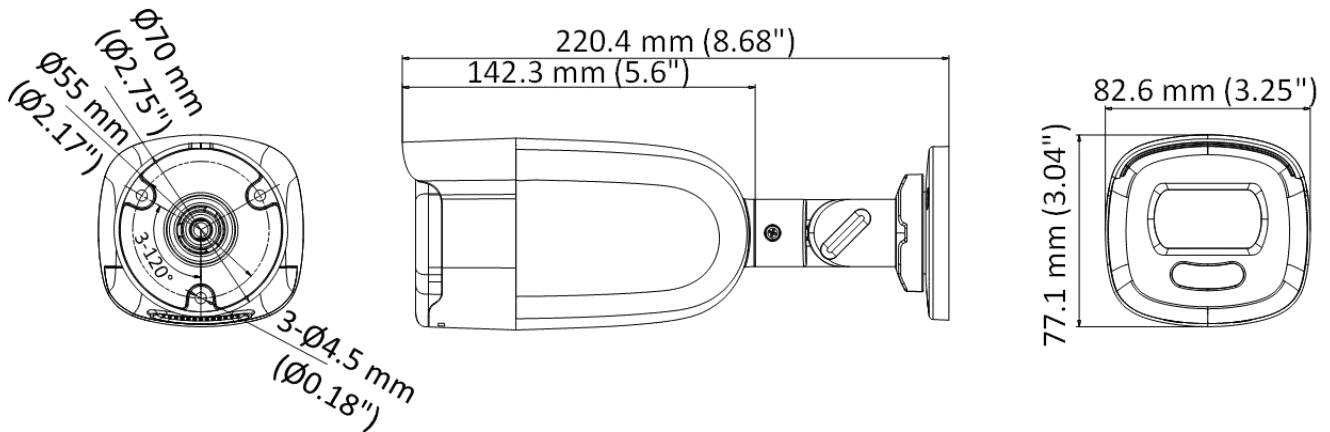

## Specification

Camera	
Image Sensor	5 MP CMOS
Signal System	PAL/NTSC
Resolution	2560 (H) × 1944 (V)
Frame Rate	TVI: 5MP@20fps, 4MP@30fps, 4MP@25fps, 1080p@30fps, 1080p@25fps CVI: 4MP@30fps, 4MP@25fps AHD: 5MP@20fps, 4MP@30fps, 4MP@25fps CVBS: PAL/NTSC
Min. illumination	0.0005 Lux @ (F1.0, AGC ON), 0 Lux with White Light
Shutter Time	PAL: 1/25 s to 1/50, 000 s NTSC: 1/30 s to 1/50, 000 s
Slow Shutter	Max. 16 times
Lens	3.6 mm, 6 mm fixed lens
Horizontal Field of View	80.1° (3.6 mm), 49.3° (6 mm)
Lens Mount	M16
Day & Night	Color
WDR (Wide Dynamic Range)	≥130 dB
Angle Adjustment	Pan: 0 to 360°, Tilt: 0 to 180°, Rotation: 0 to 360°
Menu	
White Light	Auto/Off
Image Mode	STD/HIGH-SAT
AGC	Yes
Day/Night Mode	Color
White Balance	Auto/Manual
AE (Auto Exposure) Mode	WDR/BLC/HLC/Global/HLS/Anti-banding
Privacy Mask	4 programmable privacy masks
Motion Detection	4 programmable motion areas
Noise Reduction	3D DNR
Language	English
Function	Brightness, Sharpness, Mirror, Smart Light
Interface	
Video Output	Switchable TVI/AHD/CVI/CVBS
General	
Operating Conditions	-40 °C to 60 °C (-40 °F to 140 °F), humidity 90% or less (non-condensing)
Power Supply	12 VDC ± 25% <i>*You are recommended to use one power adapter to supply the power for one camera.</i>
Power Consumption	Max. 4.9 W
Protection Level	IP67
Material	Metal
White Light Range	Up to 40 m

Communication	HIKVISION-C
Dimensions	82.6 mm × 77.1 mm × 220.4 mm (3.25" × 3.04" × 8.68")
Weight	Approx. 565 g (1.25 lb.)

### Dimension