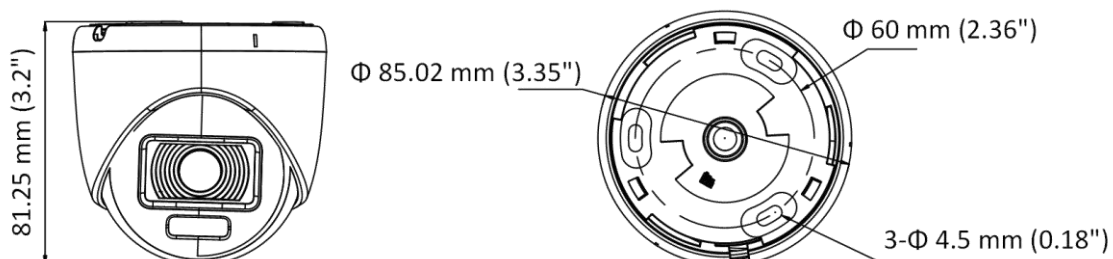

▪ Dimension