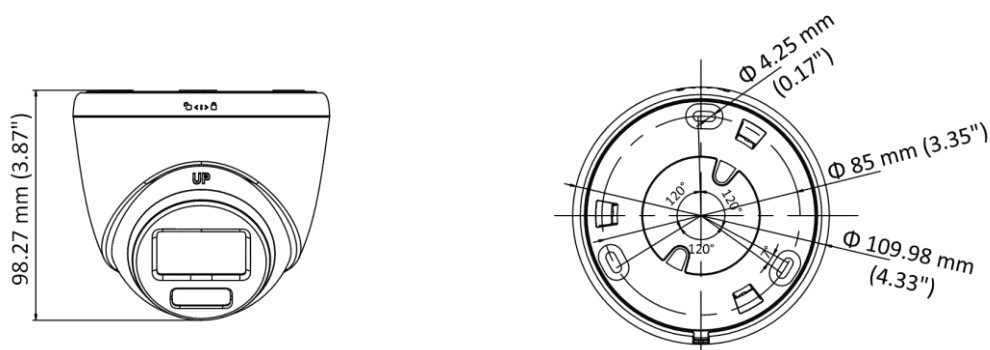

▪ Dimension