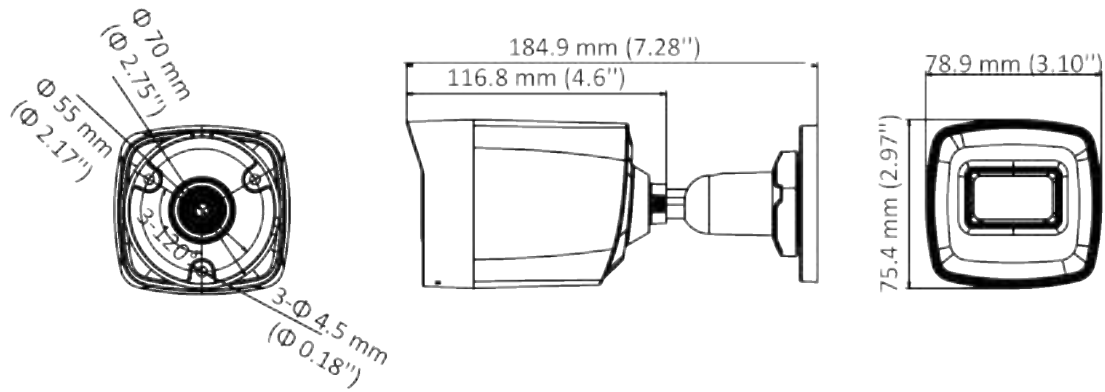

DS-2CE16H0T-IT5F(C) 5 MP Camera

- 5 MP, 2560 × 1944 resolution
- 3.6 mm, 6 mm, 8 mm, 12 mm fixed focal lens
- Smart IR, up to 80 m IR distance
- 4 in 1 video output (switchable TVI/AHD/CVI/CVBS)
- IP67

Specification

Camera	
Image Sensor	5 MP CMOS
Signal System	PAL/NTSC
Resolution	2560 (H) × 1944 (V)
Frame Rate	TVI: 5M@20fps, 4M@30fps, 4M@25fps, 1080p@30fps, 1080p@25fps AHD: 5M@20fps, 4M@30fps, 4M@25fps CVI: 4M@30fps, 4M@25fps CVBS: PAL/NTSC
Min. illumination	0.01 Lux@(F1.2, AGC ON), 0 Lux with IR
Shutter Time	PAL: 1/25 s to 1/50, 000 s NTSC: 1/30 s to 1/50, 000 s
Lens	3.6 mm, 6 mm, 8 mm, 12 mm fixed lens
Field of View	3.6 mm, horizontal FOV: 80°, vertical FOV: 63°, diagonal FOV:105° 6 mm, horizontal FOV: 57°, vertical FOV: 43°, diagonal FOV:72° 8 mm, horizontal FOV: 41°, vertical FOV: 31°, diagonal FOV:52° 12 mm, horizontal FOV: 26°, vertical FOV: 19°, diagonal FOV:32°
Lens Mount	M12
Day & Night	ICR
WDR (Wide Dynamic Range)	Digital WDR
Angle Adjustment	Pan: 0 to 360°, Tilt: 0 to 90°, Rotation: 0 to 360°
Menu	
Image Mode	STD/HIGH-SAT
AGC	Yes
Day/Night Mode	Auto/Color/BW (Black and White)
White Balance	Auto/Manual
AE (Auto Exposure) Mode	DWDR/BLC/HLC/Global
Noise Reduction	2D DNR
Language	English
Function	Brightness, Sharpness, Mirror, Smart IR
Interface	
Video Output	Switchable TVI/AHD/CVI/CVBS
General	
Operating Conditions	-40 °C to 60 °C (-40 °F to 140 °F), humidity 90% or less (non-condensing)
Power Supply	12 VDC ± 25%
Power Consumption	Max. 5 W
Protection Level	IP67
Material	Front Cover: Metal Main Body: Plastic

General	
IR Range	Up to 80 m
Communication	HIKVISION-C
Dimensions	78.9 mm × 75.4 mm × 184.9 mm (3.10" × 2.97" × 7.28")
Weight	Approx. 304 g (0.67 lb.)

Available Model

DS-2CE16H0T-IT5F(C)

Dimension

Accessory