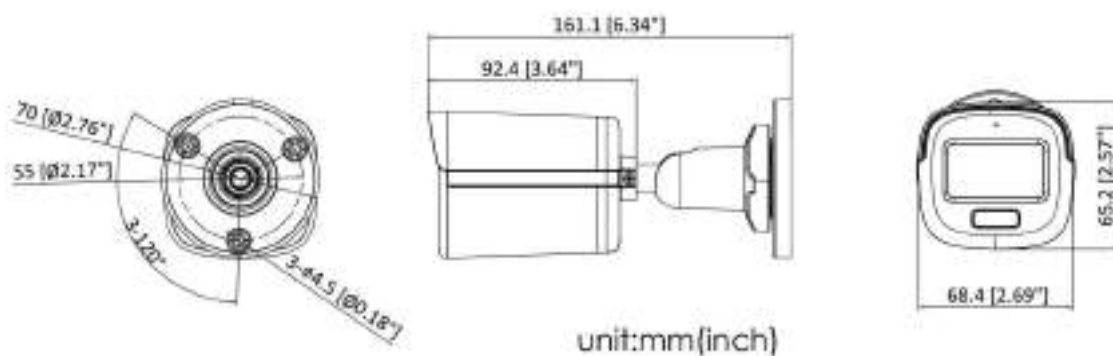

▪ **Available Model**

DS-2CE10DF0T-FS (2.8/3.6 mm)

▪ **Dimension**

▪ **Accessory**

▪ **Optional**

DS-1280ZJ-XS

Junction Box