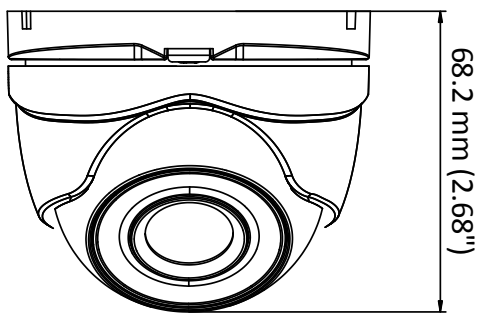

Order Model

DS-2CE76D3T-ITMF

Dimension