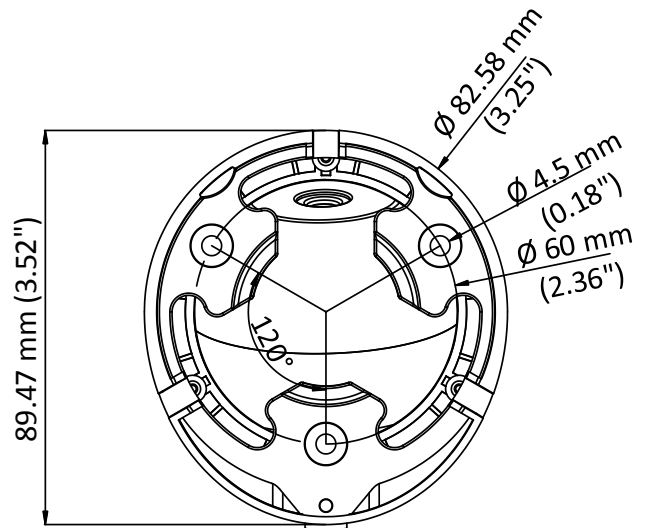

DS-2CE76D3T-ITMF 2 MP EXIR Turret Camera

Key Features

- 2 MP high-performance CMOS
- Ultra low light
- 1920 × 1080 resolution
- 2.8 mm, 3.6 mm, 6 mm fixed lens
- EXIR 2.0, smart IR, up to 30 m IR distance
- OSD menu, 3D DNR, 120 dB true WDR, day/night switch
- 4 in 1 video output (switchable TVI/AHD/CVI/CVBS)
- IP67
- Up the coax (HIKVISION-C)

Specifications

Camera	
Image Sensor	2.0 megapixel progressive scan CMOS
Signal System	PAL/NTSC
Video Frame Rate	PAL: 1080p@25fps NTSC: 1080p@30fps
Resolution	1920 (H) x1080 (V)
Min. Illumination	0.005 Lux@(F1.2, AGC ON), 0 Lux with IR
Shutter Time	PAL: 1/25 s to 1/50, 000 s NTSC: 1/30 s to 1/50, 000 s
Lens	2.8 mm, 3.6 mm, 6 mm
Horizontal Field of View	106° (2.8 mm), 82° (3.6 mm), 51° (6 mm)
Lens Mount	M12
Day & Night	IR cut filter
Angle Adjustment	Pan: 0° to 360°, Tilt: 0° to 75°, Rotation: 0° to 360°
Synchronization	Internal synchronization
WDR (Wide Dynamic Range)	≥ 120 dB
Menu	
AGC	High/Medium/Low
D/N Mode	Auto/Color/BW (Black and White)
Image Mode	STD/HIGH-SAT
BLC (Backlight Compensation)	Yes
WDR	Yes
3D DNR	Level 1 to 9
Language	English
Functions	Brightness, Sharpness, 3D DNR, Mirror, Smart IR
Interface	
Video Output	1 HD analog output
Switch Button	TVI/AHD/CVI/CVBS
General	
Operating Conditions	-40 °C to 60 °C (-40 °F to 140 °F), Humidity: 90% or less (non-condensation)
Power Supply	12 VDC ±25%
Power Consumption	Max. 4.6 W
Protection Level	IP67
Material	Metal
IR Range	Up to 30 m
Dimensions	89.47 mm × 68.2 mm (3.52" × 2.68")
Weight	Approx. 240 g (0.53 lb.)

Order Model

DS-2CE76D3T-ITMF

Dimension

Accessory

DS-1272ZJ-110-TRS
Wall Mount

DS-1275ZJ-SUS
Vertical Pole Mount

DS-1276ZJ-SUS
Corner Mount

DS-1280ZJ-XS
Junction Box