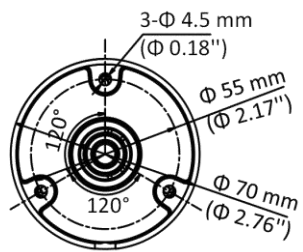

Available Model

DS-2CE16D0T-ITPF (C)

Dimension