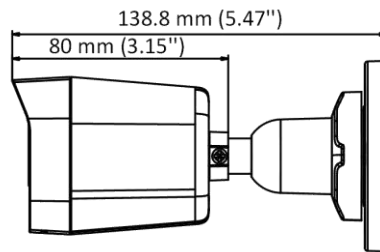

Available Model

DS-2CE16D0T-ITPF (C)

Dimension