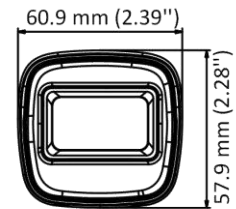

Available Model

DS-2CE16D0T-ITPF (C)

Dimension