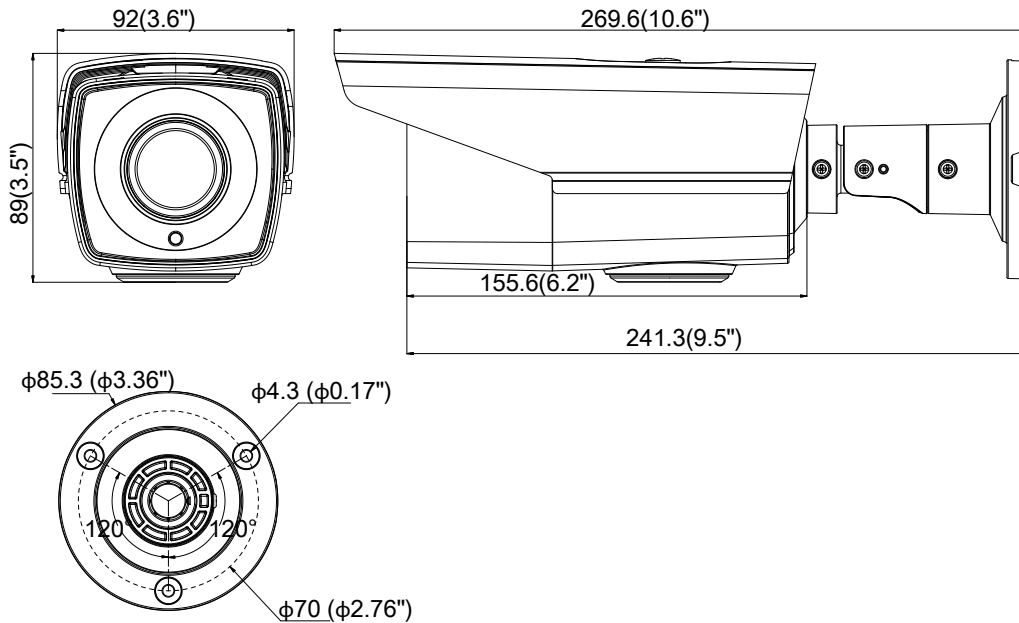

DS-2CE16D0T-VFIR3F HD 1080p IR Bullet Camera

Key Features

- 2 megapixel high performance CMOS
- Analog HD output, up to 1080p resolution
- Day/Night switch
- Smart IR
- Up to 40 m IR distance
- Switchable TVI/AHD/CVI/CVBS
- IP66

Specifications

Camera	
Image Sensor	2MP CMOS image sensor
Signal System	PAL/NTSC
Effective Pixels	1920 (H) × 1080 (V)
Min. illumination	0.01 Lux@(F1.2,AGC ON), 0 Lux with IR
Shutter Time	1/25 (1/30) s to 1/50,000 s
Lens	2.8 - 12 mm @ F1.4
	Angle of view: 102.25° - 32°
Lens Mount	Φ14
Day & Night	ICR
Angle Adjustment	Pan: 0° to 360°, Tilt: 0° to 90°, Rotation: 0° to 360°
Synchronization	Internal synchronization
Video Frame Rate	1080p@25fps/1080p@30fps
HD Video Output	1 analog HD output
S/N Ratio	>62 dB
General	
Operating Conditions	-40 °C to 60 °C (-40 °F to 140 °F), Humidity 90% or less (non-condensation)
Power Supply	12 VDC ± 15%
Power Consumption	Max. 4 W
Protection Level	IP66
IR Range	Up to 40 m
Dimensions	92mm×84.8mm×269.6mm (3.62"×3.34"×3.34")
Weight	Approx. 900g (1.98lb)

Order Model

DS-2CE16D0T-VFIR3F

Dimensions

Unit: mm

Accessories

DS-1275ZJ
Vertical Pole Mounting

DS-1280ZJ-S
Junction Box

DS-1H18
Video Balun