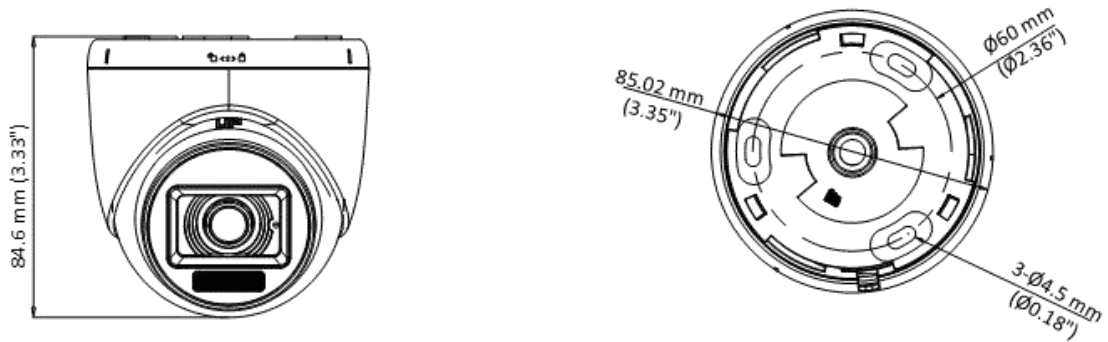

▪ Specification

Camera	
Image Sensor	3K CMOS
Max. Resolution	2960 (H) × 1665 (V)
Min. Illumination	0.01 Lux @ (F2.0, AGC ON), 0 Lux with IR
Shutter Time	PAL: 1/25 s to 1/50, 000 s; NTSC: 1/30 s to 1/50, 000 s
Day & Night	ICR
Angle Adjustment	Pan: 0 to 360°, Tilt: 0 to 75°, Rotation: 0 to 360°
Signal System	PAL/NTSC
Lens	
Lens Type	2.8 mm and 3.6 mm fixed focal lens
Focal Length & FOV	2.8 mm, horizontal FOV: 104.9°, vertical FOV: 67.3°, diagonal FOV: 129.8° 3.6 mm, horizontal FOV: 81.3°, vertical FOV: 50.7°, diagonal FOV: 102.4°
Lens Mount	M12
Microphone	
Pickup Distance	In a radius of up to 5 m
Amount	1
Illuminator	
Supplement Light Type	Smart, IR, White Light
Supplement Light Range	IR : Up to 20 m White Light : Up to 20 m
Image	
Image Settings	Brightness, Sharpness, Smart IR
Frame Rate	TVI: 3K@20 fps, 4 MP@25 fps/30 fps, 1080p@25 fps/30 fps AHD: 5 MP@20 fps, 4 MP@25 fps/30 fps CVI: 4 MP@25 fps/30 fps CVBS: PAL/NTSC
Day/Night Mode	Auto/Color
Wide Dynamic Range (WDR)	Digital WDR
Image Enhancement	DWDR/BLC/HLC/Global
White Balance	Auto/Manual
AGC	Yes
Interface	
Video Output	Switchable TVI/AHD/CVI/CVBS
General	
Material	Plastic
Dimension	84.6 mm × Ø85.02 mm (3.33" × Ø3.35")
Weight	Approx. 160 g (0.35 lb.)
Operating Condition	-40 °C to 60 °C (-40 °F to 140 °F), humidity: 90% or less (non-condensation)
Communication	HIKVISION-C
Language	English
Power Supply	12 VDC ± 25% *You are recommended to use one power adapter to supply the power for one camera.
Consumption	Max. 2.9 W

▪ **Available Model**

DS-2CE76K0T-LPFS(2.8mm)

DS-2CE76K0T-LPFS(3.6mm)

▪ **Dimension**

▪ **Accessory**

▪ **Optional**

DS-1272ZJ-110-TRS Wall mount	DS-1275ZJ-SUS Vertical pole mount	DS-1276ZJ-SUS Corner mount	DS-1280ZJ-XS Junction box
			
			