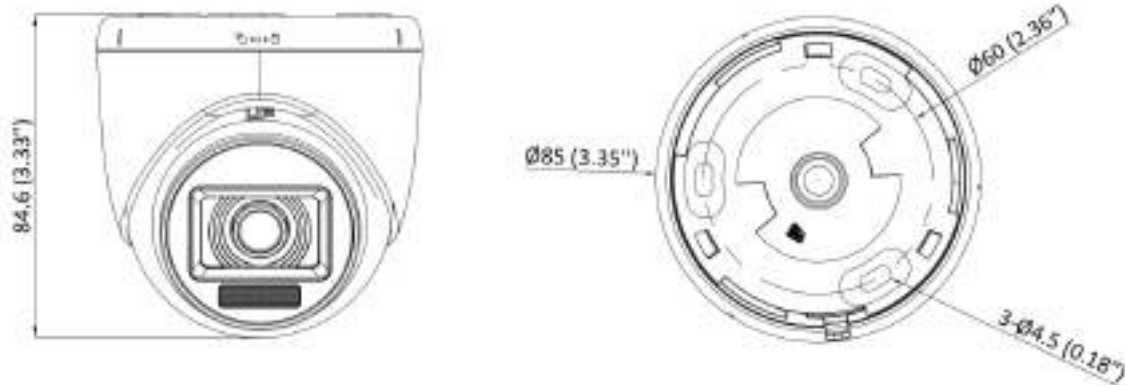

## ▪ Specification

Camera	
Image Sensor	3K CMOS
Max. Resolution	2960 (H) × 1665 (V)
Min. Illumination	0.02 Lux @ (F2.2, AGC ON), 0 Lux with IR
Shutter Time	PAL: 1/25 s to 1/50,000 s; NTSC: 1/30 s to 1/50,000 s
Day & Night	ICR
Angle Adjustment	Pan: 0 to 360°, Tilt: 0 to 75°, Rotate: 0 to 360°
Signal System	PAL/NTSC
Lens	
Lens Type	2.8 mm, 3.6 mm fixed focal lens
Focal Length & FOV	2.8 mm, horizontal FOV: 101°, vertical FOV: 64°, diagonal FOV: 125° 3.6 mm, horizontal FOV: 80°, vertical FOV: 51°, diagonal FOV: 98°
Lens Mount	M12
Illuminator	
Supplement Light Range	IR : Up to 20 m White Light : Up to 20 m
Supplement Light Type	Smart, IR, White Light
Image	
Image Parameters Switch	STD/HIGH-SAT/HIGHLIGHT
Image Settings	Brightness, Sharpness, Smart IR
Frame Rate	TVI: 3K @20 fps, 4 MP @25 fps/30 fps, 1080p @25 fps/30 fps AHD: 5 MP @20 fps, 4 MP @25 fps/30 fps CVI: 4 MP @25 fps/30 fps CVBS: PAL/NTSC
Day/Night Mode	Auto/Color
Wide Dynamic Range (WDR)	Digital WDR
Image Enhancement	DWDR/BLC/HLC/HLS/Global
White Balance	Auto/Manual
AGC	Yes
Interface	
Video Output	Switchable TVI/AHD/CVI/CVBS
General	
Material	Plastic
Dimension	∅85 mm × 84.6 mm (3.35" × 3.33")
Weight	Max. 150 g (0.33 lb.)
Operating Condition	-40 °C to 60 °C (-40 °F to 140 °F). Humidity: 90% or less (non-condensation)
Communication	HIKVISION-C
Language	English
Power Supply	12 VDC ± 25%, Max. 4.0 W *You are recommended to use one power adapter to supply the power for one camera.

▪ **Available Model**

DS-2CE76K0T-EXLPF(2.8mm)

DS-2CE76K0T-EXLPF(3.6mm)

▪ **Dimension**

Unit: mm (inch)

▪ **Accessory**

▪ **Optional**

DS-1272ZJ-110-TRS Wall mount	DS-1275ZJ-SUS Vertical pole mount	DS-1276ZJ-SUS Corner mount	DS-1280ZJ-XS Junction box	DS-2280ZJ Wall mount
				