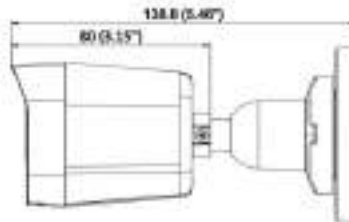

▪ Specification

Camera	
Image Sensor	3K CMOS
Max. Resolution	2960 (H) × 1665 (V)
Min. Illumination	0.02 Lux @ (F2.2, AGC ON), 0 Lux with IR
Shutter Time	PAL: 1/25 s to 1/50,000 s; NTSC: 1/30 s to 1/50,000 s
Day & Night	ICR
Angle Adjustment	Pan: 0 to 360°, Tilt: 0 to 90°, Rotate: 0 to 360°
Signal System	PAL/NTSC
Lens	
Lens Type	2.8 mm, 3.6 mm fixed focal lens
Focal Length & FOV	2.8 mm, horizontal FOV: 101°, vertical FOV: 64°, diagonal FOV: 125° 3.6 mm, horizontal FOV: 80°, vertical FOV: 51°, diagonal FOV: 98°
Lens Mount	M12
Illuminator	
Supplement Light Range	IR : Up to 20 m White Light : Up to 20 m
Supplement Light Type	Smart,IR,White Light
Image	
Image Parameters Switch	STD/HIGH-SAT/HIGHLIGHT
Image Settings	Brightness, Sharpness, Smart IR
Frame Rate	TVI: 3K @20 fps, 4 MP @25 fps/30 fps, 1080p @25 fps/30 fps AHD: 5 MP @20 fps, 4 MP @25 fps/30 fps CVI: 4 MP @25 fps/30 fps CVBS: PAL/NTSC
Day/Night Mode	Auto/Color
Wide Dynamic Range (WDR)	Digital WDR
Image Enhancement	DWDR/BLC/HLC/HLS/Global
White Balance	Auto/Manual
AGC	Yes
Interface	
Video Output	Switchable TVI/AHD/CVI/CVBS
General	
Material	Metal
Dimension	∅70 mm × 138.8 mm (∅2.76" x 5.46")
Weight	Max. 265 g (0.58 lb.)
Operating Condition	-40 °C to 60 °C (-40 °F to 140 °F). Humidity: 90% or less (non-condensation)
Communication	HIKVISION-C
Language	English
Power Supply	12 VDC ± 25%, Max. 5.0 W *You are recommended to use one power adapter to supply the power for one camera.
Approval	
Protection	IP67

▪ **Available Model**

DS-2CE16K0T-EXLF(2.8mm)

DS-2CE16K0T-EXLF(3.6mm)

▪ **Dimension**

Unit: mm (inch)

▪ **Accessory**

▪ **Optional**

DS-1280ZJ-XS Junction box	DS-2280ZJ Wall mount
	
	