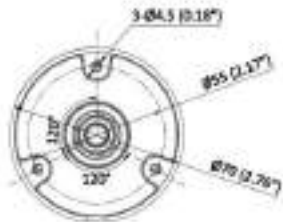

▪ Specification

Camera	
Image Sensor	3K CMOS
Max. Resolution	2960 (H) × 1665 (V)
Min. Illumination	0.02 Lux @ (F2.2, AGC ON), 0 Lux with IR
Shutter Time	PAL: 1/25 s to 1/50,000 s; NTSC: 1/30 s to 1/50,000 s
Day & Night	ICR
Angle Adjustment	Pan: 0 to 360°, Tilt: 0 to 90°, Rotate: 0 to 360°
Signal System	PAL/NTSC
Lens	
Lens Type	2.8 mm, 3.6 mm fixed focal lens
Focal Length & FOV	2.8 mm, horizontal FOV: 101°, vertical FOV: 64°, diagonal FOV: 125° 3.6 mm, horizontal FOV: 80°, vertical FOV: 51°, diagonal FOV: 98°
Lens Mount	M12
Illuminator	
Supplement Light Range	IR : Up to 20 m White Light : Up to 20 m
Supplement Light Type	Smart,IR,White Light
Image	
Image Parameters Switch	STD/HIGH-SAT/HIGHLIGHT
Image Settings	Brightness, Sharpness, Smart IR
Frame Rate	TVI: 3K @20 fps, 4 MP @25 fps/30 fps, 1080p @25 fps/30 fps AHD: 5 MP @20 fps, 4 MP @25 fps/30 fps CVI: 4 MP @25 fps/30 fps CVBS: PAL/NTSC
Day/Night Mode	Auto/Color
Wide Dynamic Range (WDR)	Digital WDR
Image Enhancement	DWDR/BLC/HLC/HLS/Global
White Balance	Auto/Manual
AGC	Yes
Interface	
Video Output	Switchable TVI/AHD/CVI/CVBS
General	
Material	Metal
Dimension	∅70 mm × 138.8 mm (∅2.76" x 5.46")
Weight	Max. 265 g (0.58 lb.)
Operating Condition	-40 °C to 60 °C (-40 °F to 140 °F). Humidity: 90% or less (non-condensation)
Communication	HIKVISION-C
Language	English
Power Supply	12 VDC ± 25%, Max. 5.0 W *You are recommended to use one power adapter to supply the power for one camera.
Approval	
Protection	IP67

▪ **Available Model**

DS-2CE16K0T-EXLF(2.8mm)

DS-2CE16K0T-EXLF(3.6mm)

▪ **Dimension**

Unit: mm (inch)

▪ **Accessory**

▪ **Optional**

DS-1280ZJ-XS Junction box	DS-2280ZJ Wall mount
	
	