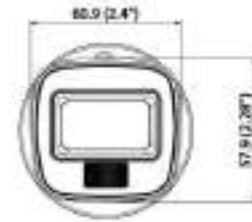

▪ Specification

Camera	
Image Sensor	3K CMOS
Max. Resolution	2960 (H) × 1665 (V)
Min. Illumination	0.02 Lux @ (F2.2, AGC ON), 0 Lux with IR
Shutter Time	PAL: 1/25 s to 1/50,000 s; NTSC: 1/30 s to 1/50,000 s
Day & Night	ICR
Angle Adjustment	Pan: 0 to 360°, Tilt: 0 to 90°, Rotate: 0 to 360°
Signal System	PAL/NTSC
Lens	
Lens Type	2.8 mm, 3.6 mm fixed focal lens
Focal Length & FOV	2.8 mm, horizontal FOV: 101°, vertical FOV: 64°, diagonal FOV: 125° 3.6 mm, horizontal FOV: 80°, vertical FOV: 51°, diagonal FOV: 98°
Lens Mount	M12
Illuminator	
Supplement Light Range	IR : Up to 20 m White Light : Up to 20 m
Supplement Light Type	Smart,IR,White Light
Image	
Image Parameters Switch	STD/HIGH-SAT/HIGHLIGHT
Image Settings	Brightness, Sharpness, Smart IR
Frame Rate	TVI: 3K @20 fps, 4 MP @25 fps/30 fps, 1080p @25 fps/30 fps AHD: 5 MP @20 fps, 4 MP @25 fps/30 fps CVI: 4 MP @25 fps/30 fps CVBS: PAL/NTSC
Day/Night Mode	Auto/Color
Wide Dynamic Range (WDR)	Digital WDR
Image Enhancement	DWDR/BLC/HLC/HLS/Global
White Balance	Auto/Manual
AGC	Yes
Interface	
Video Output	Switchable TVI/AHD/CVI/CVBS
General	
Material	Metal
Dimension	∅70 mm × 138.8 mm (∅2.76" x 5.46")
Weight	Max. 265 g (0.58 lb.)
Operating Condition	-40 °C to 60 °C (-40 °F to 140 °F). Humidity: 90% or less (non-condensation)
Communication	HIKVISION-C
Language	English
Power Supply	12 VDC ± 25%, Max. 5.0 W *You are recommended to use one power adapter to supply the power for one camera.
Approval	
Protection	IP67

▪ **Available Model**

DS-2CE16K0T-EXLF(2.8mm)

DS-2CE16K0T-EXLF(3.6mm)

▪ **Dimension**

Unit: mm (inch)

▪ **Accessory**

▪ **Optional**

DS-1280ZJ-XS Junction box	DS-2280ZJ Wall mount
	
	