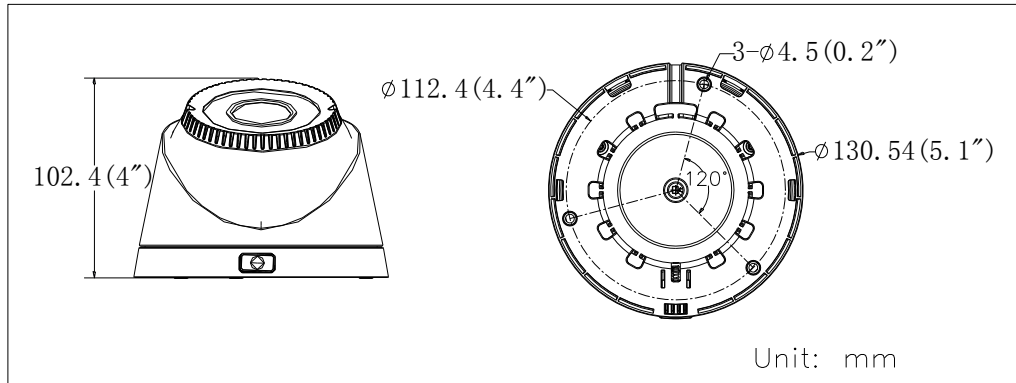

Dimensions