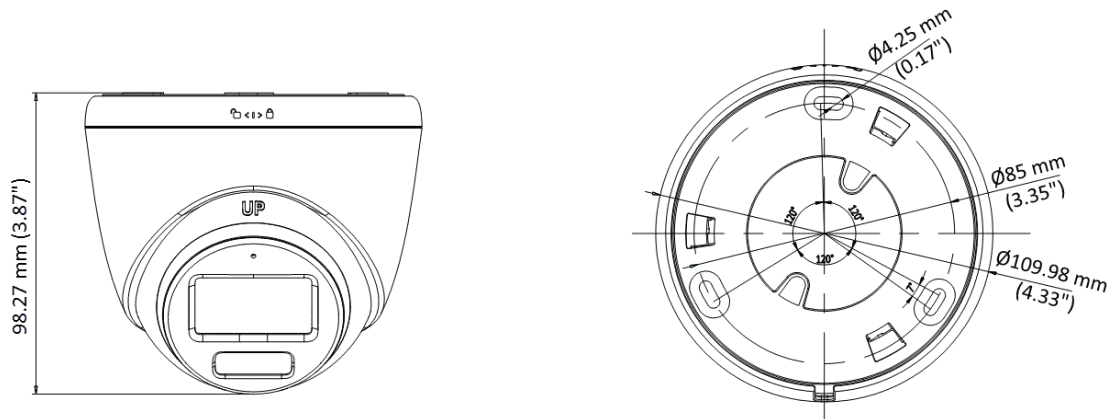

▪ **Available Model**

DS-2CE72KF0T-FS

▪ **Dimension**

▪ **Accessory**

▪ **Optional**

DS-1281ZJ-S Inclined ceiling mount	DS-1272ZJ-110-TRS Wall mount	DS-1275ZJ-SUS Vertical pole mount	DS-1280ZJ-S Junction box	DS-1276ZJ-SUS Corner mount