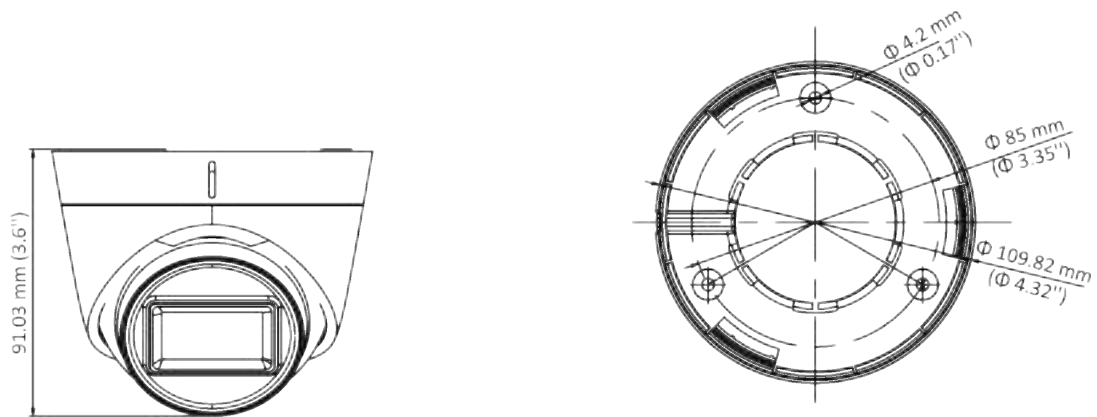

DS-2CE78H0T-IT3F(C) 5 MP Camera

- 5 MP, 2560 × 1944 resolution
- 2.8 mm, 3.6 mm, 6 mm, 8 mm, 12 mm fixed focal lens
- Smart IR, up to 40 m IR distance
- 4 in 1 video output (switchable TVI/AHD/CVI/CVBS)
- IP67

Specification

Camera	
Image Sensor	5 MP CMOS
Signal System	PAL/NTSC
Resolution	2560 (H) × 1944 (V)
Frame Rate	TVI: 5M@20fps, 4M@30fps, 4M@25fps, 1080p@30fps, 1080p@25fps AHD: 5M@20fps, 4M@30fps, 4M@25fps CVI: 4M@30fps, 4M@25fps CVBS: PAL/NTSC
Min. illumination	0.01 Lux@(F1.2, AGC ON), 0 Lux with IR
Shutter Time	PAL: 1/25 s to 1/50, 000 s NTSC: 1/30 s to 1/50, 000 s
Lens	2.8 mm, 3.6 mm, 6 mm, 8 mm, 12 mm fixed lens
Field of View	2.8 mm, horizontal FOV: 85°, vertical FOV: 63°, diagonal FOV: 110° 3.6 mm, horizontal FOV: 80°, vertical FOV: 63°, diagonal FOV: 105° 6 mm, horizontal FOV: 57°, vertical FOV: 43°, diagonal FOV: 72° 8 mm, horizontal FOV: 41°, vertical FOV: 31°, diagonal FOV: 52° 12 mm, horizontal FOV: 26°, vertical FOV: 19°, diagonal FOV: 32°
Lens Mount	M12
Day & Night	ICR
WDR (Wide Dynamic Range)	Digital WDR
Angle Adjustment	Pan: 0 to 360°, Tilt: 0 to 75°, Rotation: 0 to 360°
Menu	
Image Mode	STD/HIGH-SAT
AGC	Yes
Day/Night Mode	Auto/Color/BW (Black and White)
White Balance	Auto/Manual
AE (Auto Exposure) Mode	DWDR/BLC/HLC/Global
Noise Reduction	2D DNR
Language	English
Function	Brightness, Sharpness, Mirror, Smart IR
Interface	
Video Output	Switchable TVI/AHD/CVI/CVBS
General	
Operating Conditions	-40 °C to 60 °C (-40 °F to 140 °F), humidity 90% or less (non-condensing)
Power Supply	12 VDC ± 25%
Power Consumption	Max. 4.3 W
Protection Level	IP67
Material	Front Cover: Plastic Main Body: Metal

General	
IR Range	Up to 40 m
Communication	HIKVISION-C
Dimensions	Φ 109.82 mm × 91.03 mm (Φ 4.32" × 3.6")
Weight	Approx. 303 g (0.67 lb.)

Available Model

DS-2CE78H0T-IT3F(C)

Dimension

Accessory

DS-1272ZJ-110-TRS
Wall Mount