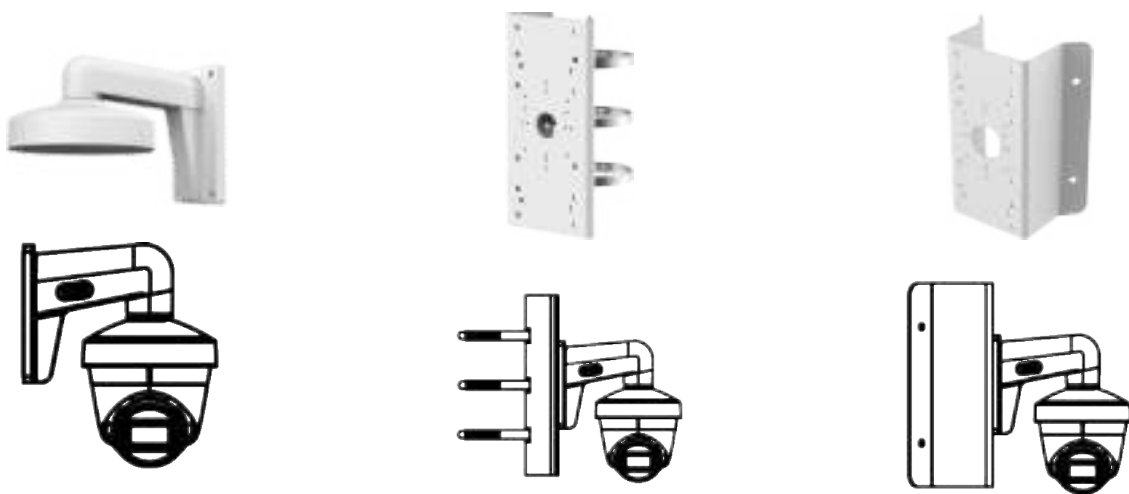

Specification

Camera	
Image Sensor	5 MP CMOS
Signal System	PAL/NTSC
Resolution	2560 (H) × 1944 (V)
Frame Rate	TVI: 5M@20fps, 4M@30fps, 4M@25fps, 1080p@30fps, 1080p@25fps AHD: 5M@20fps, 4M@30fps, 4M@25fps CVI: 4M@30fps, 4M@25fps CVBS: PAL/NTSC
Min. illumination	0.01 Lux@(F1.2, AGC ON), 0 Lux with IR
Shutter Time	PAL: 1/25 s to 1/50, 000 s NTSC: 1/30 s to 1/50, 000 s
Lens	2.8 mm, 3.6 mm, 6 mm, 8 mm, 12 mm fixed lens
Field of View	2.8 mm, horizontal FOV: 85°, vertical FOV: 63°, diagonal FOV: 110° 3.6 mm, horizontal FOV: 80°, vertical FOV: 63°, diagonal FOV: 105° 6 mm, horizontal FOV: 57°, vertical FOV: 43°, diagonal FOV: 72° 8 mm, horizontal FOV: 41°, vertical FOV: 31°, diagonal FOV: 52° 12 mm, horizontal FOV: 26°, vertical FOV: 19°, diagonal FOV: 32°
Lens Mount	M12
Day & Night	ICR
WDR (Wide Dynamic Range)	Digital WDR
Angle Adjustment	Pan: 0 to 360°, Tilt: 0 to 75°, Rotation: 0 to 360°
Menu	
Image Mode	STD/HIGH-SAT
AGC	Yes
Day/Night Mode	Auto/Color/BW (Black and White)
White Balance	Auto/Manual
AE (Auto Exposure) Mode	DWDR/BLC/HLC/Global
Noise Reduction	2D DNR
Language	English
Function	Brightness, Sharpness, Mirror, Smart IR
Interface	
Video Output	Switchable TVI/AHD/CVI/CVBS
General	
Operating Conditions	-40 °C to 60 °C (-40 °F to 140 °F), humidity 90% or less (non-condensing)
Power Supply	12 VDC ± 25%
Power Consumption	Max. 4.3 W
Protection Level	IP67
Material	Front Cover: Plastic Main Body: Metal

General	
IR Range	Up to 40 m
Communication	HIKVISION-C
Dimensions	Φ 109.82 mm × 91.03 mm (Φ 4.32" × 3.6")
Weight	Approx. 303 g (0.67 lb.)

Available Model

DS-2CE78H0T-IT3F(C)

Dimension

Accessory

DS-1272ZJ-110-TRS
Wall Mount

DS-1275ZJ-SUS
Vertical Pole Mount

DS-1276ZJ-SUS
Corner Mount

DS-1280ZJ-S
Junction Box

DS-1281ZJ-S
Inclined Ceiling Mount

DS-1280ZJ-TR13
Junction Box

Distributed by

HIKVISION

Headquarters