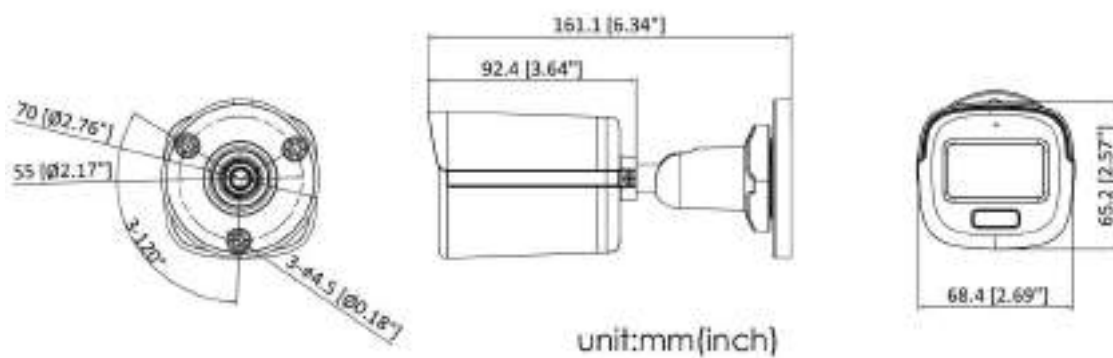

▪ **Available Model**

DS-2CE10DF0T-PFS (2.8/3.6 mm)

▪ **Dimension**

▪ **Accessory**

▪ **Optional**

DS-1280ZJ-XS

Junction Box