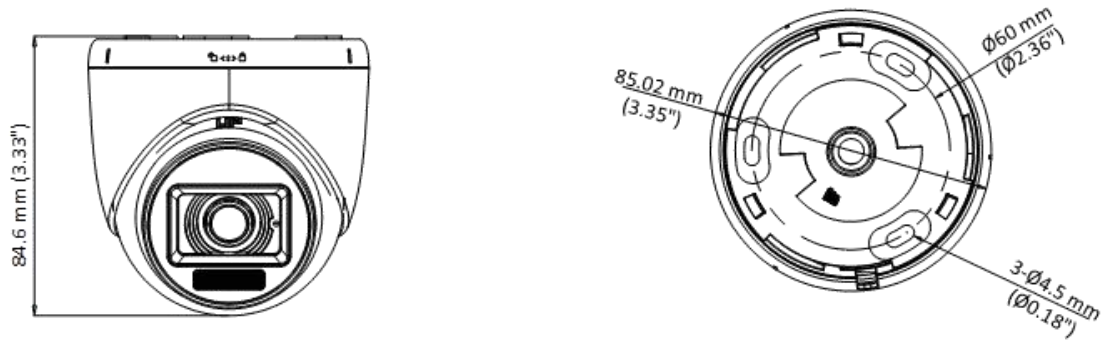

▪ **Accessory**

▪ **Optional**

DS-1272ZJ-110-TRS Wall mount	DS-1280ZJ-XS Junction box	DS-1276ZJ-SUS Corner Mount	DS-1275ZJ-SUS Vertical Pole Mount