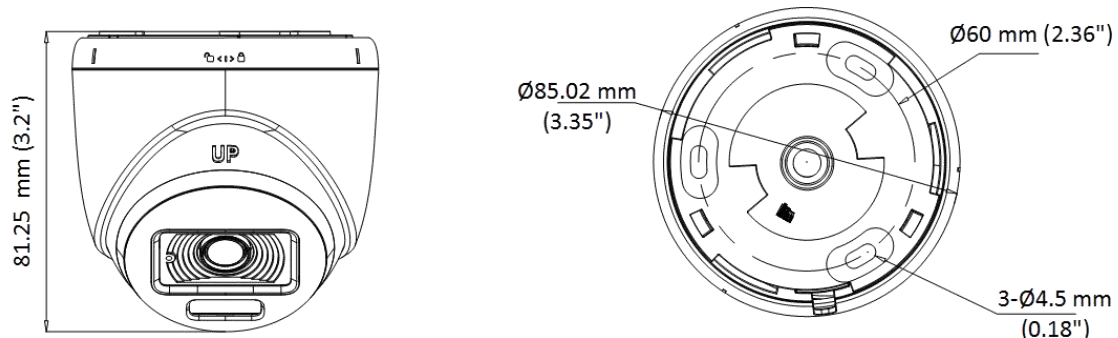

▪ Dimension