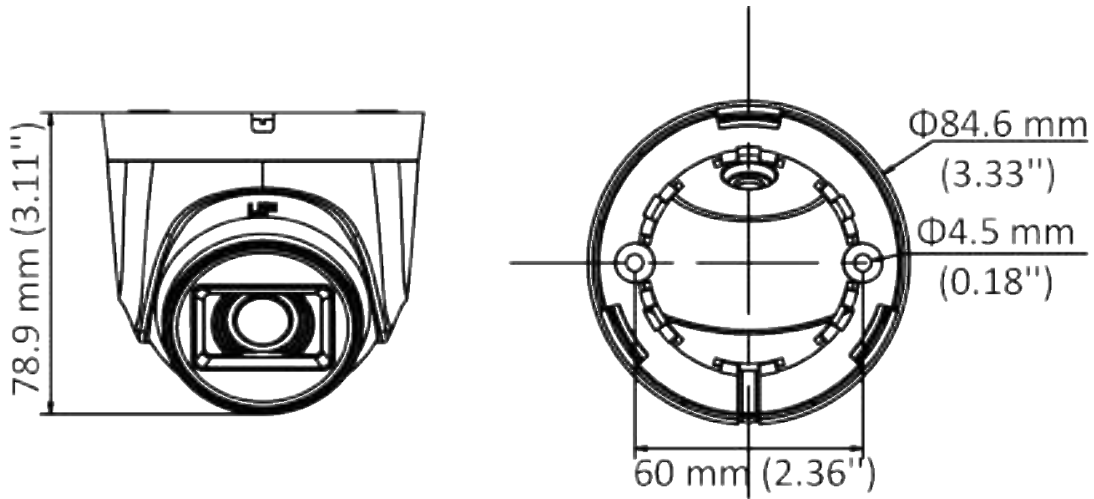

## DS-2CE76D0T-ITPF (C) 2 MP Camera

- 2 MP, 1920 × 1080 resolution
- 2.8 mm, 3.6 mm, 6 mm fixed focal lens
- 4 in 1 video output (switchable TVI/AHD/CVI/CVBS)
- Smart IR, up to 20 m IR distance

## Specification

Camera	
Image Sensor	2 MP CMOS
Signal System	PAL/NTSC
Resolution	1920 (H) × 1080 (V)
Frame Rate	TVI: 1080P@30fps, 1080P@25fps CVI: 1080P@30fps, 1080P@25fps AHD: 1080P@30fps, 1080P@25fps CVBS: PAL/NTSC
Min. illumination	0.01 Lux@(F1.2, AGC ON), 0 Lux with IR
Shutter Time	PAL: 1/25 s to 1/50, 000 s NTSC: 1/30 s to 1/50, 000 s
Lens	2.8 mm, 3.6 mm, 6 mm fixed lens
Field of View	2.8 mm, horizontal FOV: 106.4°, vertical FOV: 57.9°, diagonal FOV: 124.6° 3.6 mm, horizontal FOV: 79.6°, vertical FOV: 43.5°, diagonal FOV: 93.7° 6 mm, horizontal FOV: 51.9°, vertical FOV: 30°, diagonal FOV: 58.8°
Lens Mount	M12
Day & Night	ICR
WDR (Wide Dynamic Range)	Digital WDR
Angle Adjustment	Pan: 0 to 360°, Tilt: 0 to 75°, Rotation: 0 to 360°
Menu	
Image Mode	STD/HIGH-SAT
AGC	Yes
Day/Night Mode	Auto/Color/BW (Black and White)
White Balance	Auto/Manual
AE (Auto Exposure) Mode	DWDR/BLC/HLC/Global
Noise Reduction	2D DNR
Language	English
Function	Brightness, Sharpness, Smart IR
Interface	
Video Output	Switchable TVI/AHD/CVI/CVBS
General	
Operating Conditions	-40 °C to 60 °C (-40 °F to 140 °F), humidity 90% or less (non-condensing)
Power Supply	12 VDC ± 25%
Power Consumption	Max. 2.2 W
Material	Plastic
IR Range	Up to 20 m
Communication	HIKVISION-C

General	
Dimensions	Φ 84.6 mm × 78.9 mm (Φ 3.33" × 3.11")
Weight	Approx. 135 g (0.30 lb.)

**Available Model**

DS-2CE76D0T-ITPF (C)

**Dimension**

**Accessory**

**DS-1272ZJ-110-TRS**  
Wall Mount

**DS-1275ZJ-SUS**  
Vertical Pole Mount