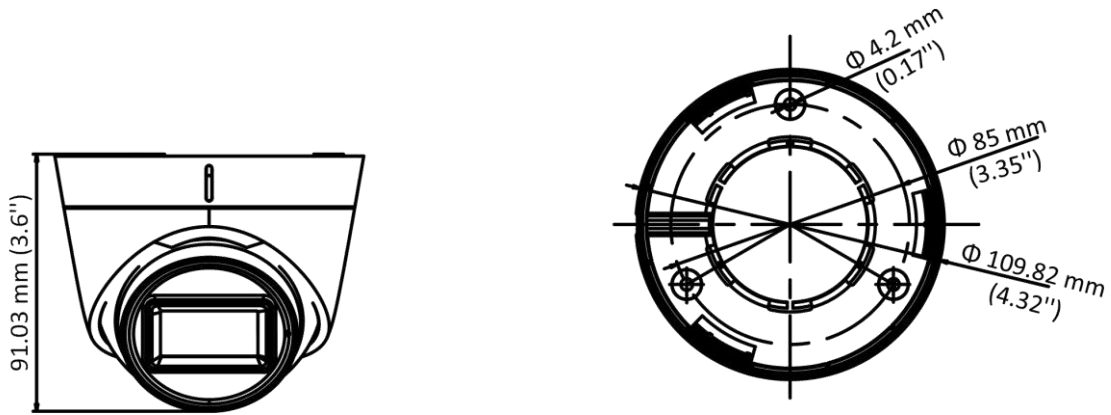

▪ **Available Model**

DS-2CE78H0T-IT3FS

▪ **Dimension**

▪ **Accessory**

▪ **Optional**

DS-1272ZJ-110-TRS Wall Mount	DS-1275ZJ-SUS Vertical Pole Mount	DS-1276ZJ-SUS Corner Mount	DS-1281ZJ-S Inclined Ceiling Mount	DS-1280ZJ-S DS-1280ZJ-S