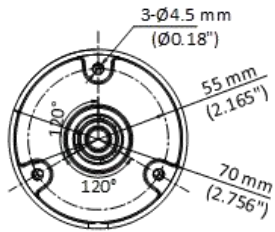

▪ Specification

Camera	
Image Sensor	2 MP CMOS
Max. Resolution	1920 (H) × 1080 (V)
Min. Illumination	0.01 Lux @ (F1.6, AGC ON), 0 Lux with IR
Shutter Time	PAL: 1/25 s to 1/50, 000 s; NTSC: 1/30 s to 1/50, 000 s
Day & Night	ICR
Angle Adjustment	Pan: 0 to 360°, Tilt: 0 to 180°, Rotation: 0 to 360°
Signal System	PAL/NTSC
Lens	
Lens Type	2.8 mm, 3.6 mm fixed focal lens
Focal Length & FOV	2.8 mm, horizontal FOV: 101°, vertical FOV: 56°, diagonal FOV: 118° 3.6 mm, horizontal FOV: 78°, vertical FOV: 42°, diagonal FOV: 92°
Lens Mount	M12
Illuminator	
Supplement Light Type	White Light, IR
Supplement Light Range	IR : Up to 25 m White Light : Up to 20 m
Image	
Image Settings	Brightness, Sharpness, Smart IR
Frame Rate	TVI: 1080P @ 30 fps, 1080P @ 25 fps AHD: 1080P @ 30 fps, 1080P @ 25 fps CVI: 1080P @ 30 fps, 1080P @ 25 fps CVBS: PAL/NTSC
Day/Night Mode	Auto/Color/BW (Black and White)
Wide Dynamic Range (WDR)	Digital WDR
Image Enhancement	DWDR/BLC/HLC/Global
White Balance	Auto/Manual
AGC	Yes
Interface	
Video Output	Switchable TVI/AHD/CVI/CVBS
General	
Material	Plastic
Dimension	138.8 mm × 60.9 mm × 57.9 mm (5.47" × 2.4" × 2.3")
Weight	Approx. 155 g (0.34 lb.)
Operating Condition	-40 °C to 60 °C (-40 °F to 140 °F), humidity: 90% or less (non-condensation)
Communication	HIKVISION-C
Language	English
Power Supply	12 VDC ± 25% *You are recommended to use one power adapter to supply the power for one camera.
Consumption	Max. 3.3 W
Approval	
Protection	IP67

▪ **Available Model**

DS-2CE16D0T-LPFS(2.8mm)

DS-2CE16D0T-LPFS(3.6mm)

▪ **Dimension**

▪ **Accessory**

▪ **Optional**

**DS-1280ZJ-XS
Junction Box**

Headquarters