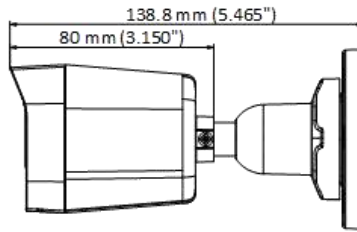

▪ Specification

Camera	
Image Sensor	2 MP CMOS
Max. Resolution	1920 (H) × 1080 (V)
Min. Illumination	0.01 Lux @ (F1.6, AGC ON), 0 Lux with IR
Shutter Time	PAL: 1/25 s to 1/50, 000 s; NTSC: 1/30 s to 1/50, 000 s
Day & Night	ICR
Angle Adjustment	Pan: 0 to 360°, Tilt: 0 to 180°, Rotation: 0 to 360°
Signal System	PAL/NTSC
Lens	
Lens Type	2.8 mm, 3.6 mm fixed focal lens
Focal Length & FOV	2.8 mm, horizontal FOV: 101°, vertical FOV: 56°, diagonal FOV: 118° 3.6 mm, horizontal FOV: 78°, vertical FOV: 42°, diagonal FOV: 92°
Lens Mount	M12
Illuminator	
Supplement Light Type	White Light, IR
Supplement Light Range	IR : Up to 25 m White Light : Up to 20 m
Image	
Image Settings	Brightness, Sharpness, Smart IR
Frame Rate	TVI: 1080P @ 30 fps, 1080P @ 25 fps AHD: 1080P @ 30 fps, 1080P @ 25 fps CVI: 1080P @ 30 fps, 1080P @ 25 fps CVBS: PAL/NTSC
Day/Night Mode	Auto/Color/BW (Black and White)
Wide Dynamic Range (WDR)	Digital WDR
Image Enhancement	DWDR/BLC/HLC/Global
White Balance	Auto/Manual
AGC	Yes
Interface	
Video Output	Switchable TVI/AHD/CVI/CVBS
General	
Material	Plastic
Dimension	138.8 mm × 60.9 mm × 57.9 mm (5.47" × 2.4" × 2.3")
Weight	Approx. 155 g (0.34 lb.)
Operating Condition	-40 °C to 60 °C (-40 °F to 140 °F), humidity: 90% or less (non-condensation)
Communication	HIKVISION-C
Language	English
Power Supply	12 VDC ± 25% *You are recommended to use one power adapter to supply the power for one camera.
Consumption	Max. 3.3 W
Approval	
Protection	IP67

▪ **Available Model**

DS-2CE16D0T-LPFS(2.8mm)

DS-2CE16D0T-LPFS(3.6mm)

▪ **Dimension**

▪ **Accessory**

▪ **Optional**

**DS-1280ZJ-XS
Junction Box**

Headquarters