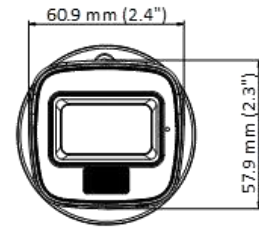

▪ Specification

Camera	
Image Sensor	2 MP CMOS
Max. Resolution	1920 (H) × 1080 (V)
Min. Illumination	0.01 Lux @ (F1.6, AGC ON), 0 Lux with IR
Shutter Time	PAL: 1/25 s to 1/50, 000 s; NTSC: 1/30 s to 1/50, 000 s
Day & Night	ICR
Angle Adjustment	Pan: 0 to 360°, Tilt: 0 to 180°, Rotation: 0 to 360°
Signal System	PAL/NTSC
Lens	
Lens Type	2.8 mm, 3.6 mm fixed focal lens
Focal Length & FOV	2.8 mm, horizontal FOV: 101°, vertical FOV: 56°, diagonal FOV: 118° 3.6 mm, horizontal FOV: 78°, vertical FOV: 42°, diagonal FOV: 92°
Lens Mount	M12
Illuminator	
Supplement Light Type	White Light, IR
Supplement Light Range	IR : Up to 25 m White Light : Up to 20 m
Image	
Image Settings	Brightness, Sharpness, Smart IR
Frame Rate	TVI: 1080P @ 30 fps, 1080P @ 25 fps AHD: 1080P @ 30 fps, 1080P @ 25 fps CVI: 1080P @ 30 fps, 1080P @ 25 fps CVBS: PAL/NTSC
Day/Night Mode	Auto/Color/BW (Black and White)
Wide Dynamic Range (WDR)	Digital WDR
Image Enhancement	DWDR/BLC/HLC/Global
White Balance	Auto/Manual
AGC	Yes
Interface	
Video Output	Switchable TVI/AHD/CVI/CVBS
General	
Material	Plastic
Dimension	138.8 mm × 60.9 mm × 57.9 mm (5.47" × 2.4" × 2.3")
Weight	Approx. 155 g (0.34 lb.)
Operating Condition	-40 °C to 60 °C (-40 °F to 140 °F), humidity: 90% or less (non-condensation)
Communication	HIKVISION-C
Language	English
Power Supply	12 VDC ± 25% *You are recommended to use one power adapter to supply the power for one camera.
Consumption	Max. 3.3 W
Approval	
Protection	IP67

▪ **Available Model**

DS-2CE16D0T-LPFS(2.8mm)

DS-2CE16D0T-LPFS(3.6mm)

▪ **Dimension**

▪ **Accessory**

▪ **Optional**

**DS-1280ZJ-XS
Junction Box**

Headquarters