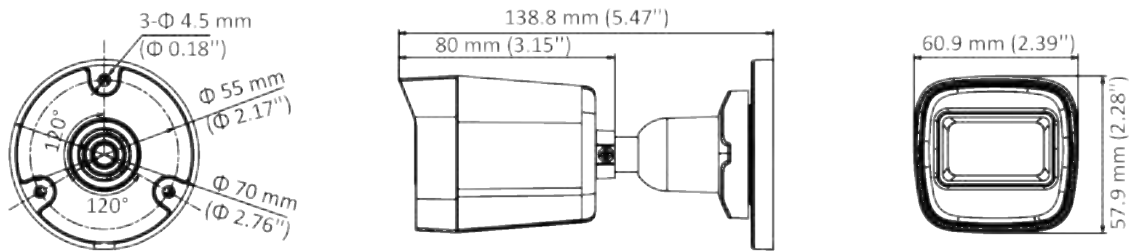

DS-2CE16H0T-ITF(C) 5 MP Camera

- 5 MP, 2560 × 1944 resolution
- 2.4 mm, 2.8 mm, 3.6 mm, 6 mm fixed focal lens
- Smart IR, up to 30 m IR distance
- 4 in 1 video output (switchable TVI/AHD/CVI/CVBS)
- IP67

Specification

Camera	
Image Sensor	5 MP CMOS
Signal System	PAL/NTSC
Resolution	2560 (H) × 1944 (V)
Frame Rate	TVI: 5M@20fps, 4M@30fps, 4M@25fps, 1080p@30fps, 1080p@25fps AHD: 5M@20fps, 4M@30fps, 4M@25fps CVI: 4M@30fps, 4M@25fps CVBS: PAL/NTSC
Min. illumination	0.01 Lux@(F1.2, AGC ON), 0 Lux with IR
Shutter Time	PAL: 1/25 s to 1/50, 000 s NTSC: 1/30 s to 1/50, 000 s
Lens	2.4 mm, 2.8 mm, 3.6 mm, 6 mm fixed lens
Field of View	2.4 mm, horizontal FOV: 110°, vertical FOV: 81°, diagonal FOV:137° 2.8 mm, horizontal FOV: 85°, vertical FOV: 63°, diagonal FOV:110° 3.6 mm, horizontal FOV: 80°, vertical FOV: 63°, diagonal FOV:105° 6 mm, horizontal FOV: 57°, vertical FOV: 43°, diagonal FOV:72°
Lens Mount	M12
Day & Night	ICR
WDR (Wide Dynamic Range)	Digital WDR
Angle Adjustment	Pan: 0 to 360°, Tilt: 0 to 90°, Rotation: 0 to 360°
Menu	
Image Mode	STD/HIGH-SAT
AGC	Yes
Day/Night Mode	Auto/Color/BW (Black and White)
White Balance	Auto/Manual
AE (Auto Exposure) Mode	WDR/BLC/HLC/Global
Noise Reduction	2D DNR
Language	English
Function	Brightness, Sharpness, Mirror, Smart IR
Interface	
Video Output	Switchable TVI/AHD/CVI/CVBS
General	
Operating Conditions	-40 °C to 60 °C (-40 °F to 140 °F), humidity 90% or less (non-condensing)
Power Supply	12 VDC ± 25%
Power Consumption	Max. 4.3 W
Protection Level	IP67
Material	Metal
IR Range	Up to 30 m

General	
Communication	HIKVISION-C
Dimensions	60.9 mm × 57.9 mm × 138.8 mm (2.39" × 2.28" × 5.47")
Weight	Approx. 258 g (0.35 lb.)

Available Model

DS-2CE16H0T-ITF(C)

Dimension

Accessory

**DS-1280ZJ-XS
Junction Box**