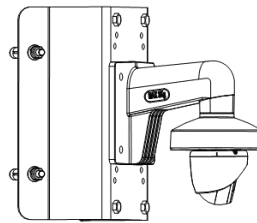

DS-1276ZJ-SUS

▪ **Accessory**