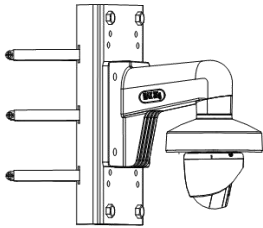

▪ **Accessory**

DS-1275ZJ-SUS