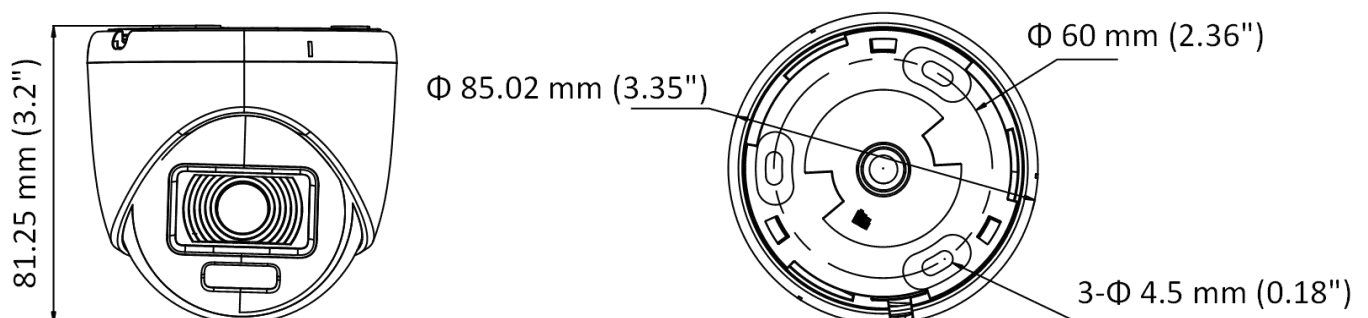

▪ Available Model

DS-2CE70DF0T-PF

▪ Dimension