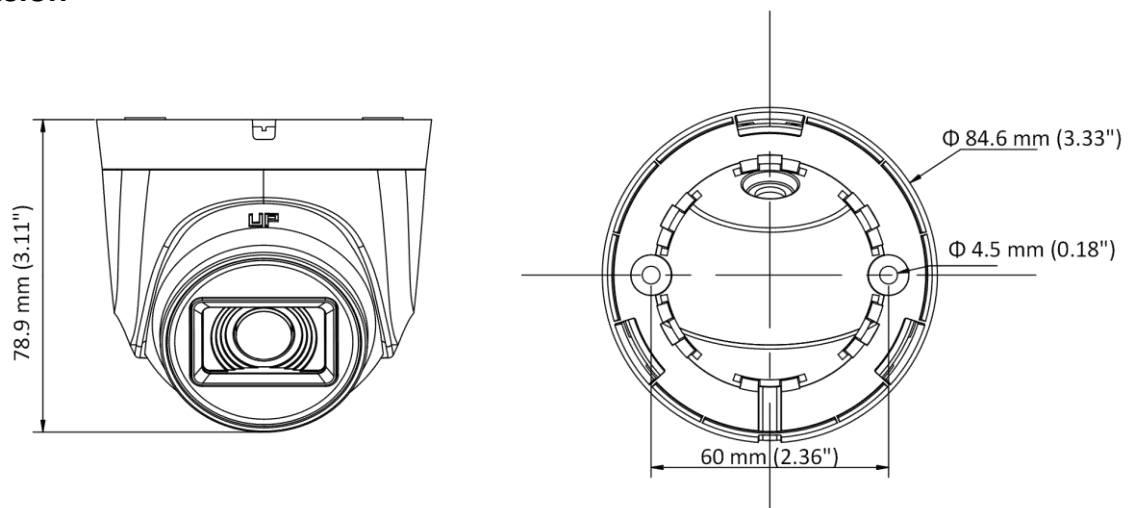

### Key Feature

- High quality imaging with 2 MP, 1920 × 1080 resolution
- 2.8 mm, 3.6 mm fixed lens
- Up to 20 m IR distance for bright night imaging
- One port for four switchable signals (TVI/AHD/CVI/CVBS)

## ▪ Specification

Camera	
Image Sensor	2 MP CMOS
Signal System	PAL/NTSC
Resolution	1920 (H) × 1080 (V)
Frame Rate	TVI: 1080p@25fps/30fps AHD: 1080p@25fps/30fps CVI: 1080p@25fps/30fps CVBS: PAL/NTSC
Min. Illumination	0.02 Lux @ (F1.2, AGC ON), 0 Lux with IR
Shutter Time	PAL: 1/25 s to 1/50,000 s; NTSC: 1/30 s to 1/50,000 s
Lens	2.8 mm, 3.6 mm Fixed Lens
Field of View	2.8 mm, horizontal FOV: 102°, vertical FOV: 55°, diagonal FOV: 123° 3.6 mm, horizontal FOV: 81°, vertical FOV: 42°, diagonal FOV: 100°
Lens Mount	M12
Day & Night	ICR
WDR (Wide Dynamic Range)	Digital WDR
Angle Adjustment	Pan: 0° to 360°, Tilt: 0° to 75°, Rotation: 0° to 360°
Menu	
Image Mode	STD/HIGH-SAT
AGC	Yes
Day/Night Mode	Auto/Color/BW (Black and White)
White Balance	Auto
AE (Auto Exposure) Mode	DWDR, BLC, Global
Noise Reduction	2D DNR
Language	English
Function	Brightness, Mirror, Smart IR, Sharpness
Interface	
Video Output	Switchable TVI/AHD/CVI/CVBS
General	
Operating Conditions	-40°C to 60°C (-40°F to 140°F), Humidity: 90% or less (non-condensing)
Power Supply	12 VDC ± 25%
Consumption	Max. 3.3 W
Material	Plastic
IR Range	Up to 20 m
Communication	HIKVISION-C
Dimension	Φ 84.6 mm × 78.9 mm (Φ 3.33" × 3.11")
Weight	Approx. 195g (0.43 lb.)

## ▪ Dimension