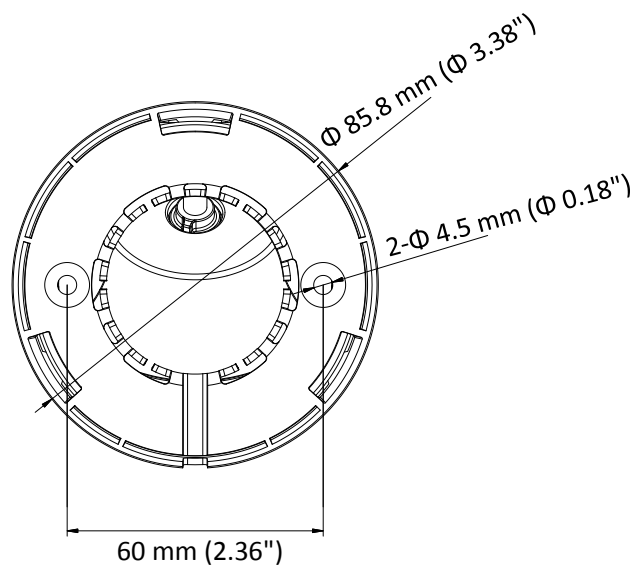

Order Model

DS-2CE76D3T-ITPF

Dimension