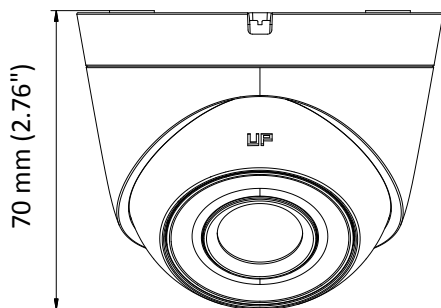

Order Model

DS-2CE76D3T-ITPF

Dimension