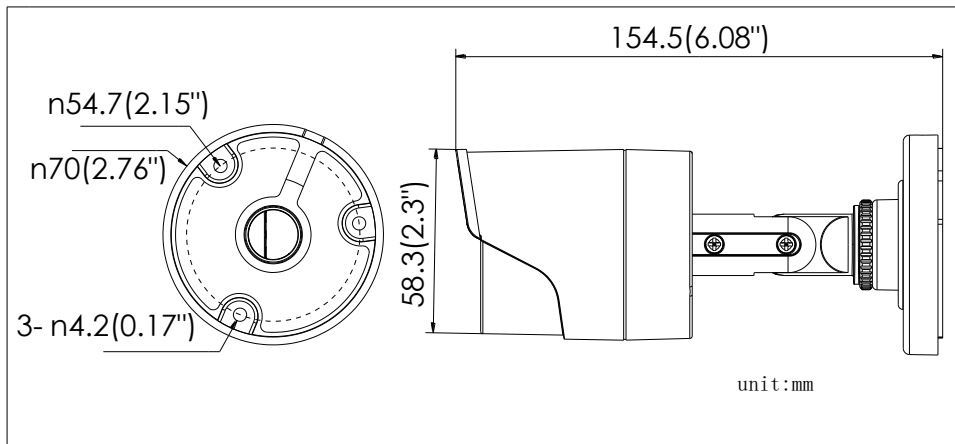

Dimensions

Accessories

Distributed by

Headquarters
No 555 Qianmo Road, Binjiang District,
Hangzhou 310051, China
T +86-571-8807-8908
overseasbusiness@hikvision.com

Hikvision Poland
T +48-22-460-01-50
poland@hikvision.com

Hikvision USA
T +1-009-905-0400
sales.usa@hikvision.com

Hikvision India
T +91-22-28499000
sales@pramehikvision.com

Hikvision UK
T +44-1628-9321-4
support.uk@hikvision.com

Hikvision Europe
T +31-23-5542770
saleseuro@hikvision.com

Hikvision Italy
T +39-0438-6002
info.it@hikvision.com

Hikvision Singapore
T +65-6694-4710
sg@hikvision.com

Hikvision Middle East
T +971-4-8816886
salesme@hikvision.com

Hikvision France
T +33011-85-330-444
info.fr@hikvision.com

Hikvision Oceania
T +61-2-9500-4233
salesau@hikvision.com

Hikvision Russia
T +7-495-869-87-88
saleru@hikvision.com

Hikvision Spain
T +34-91-737-16-55
info.es@hikvision.com

Hikvision Hong Kong
T +852-2151-1761