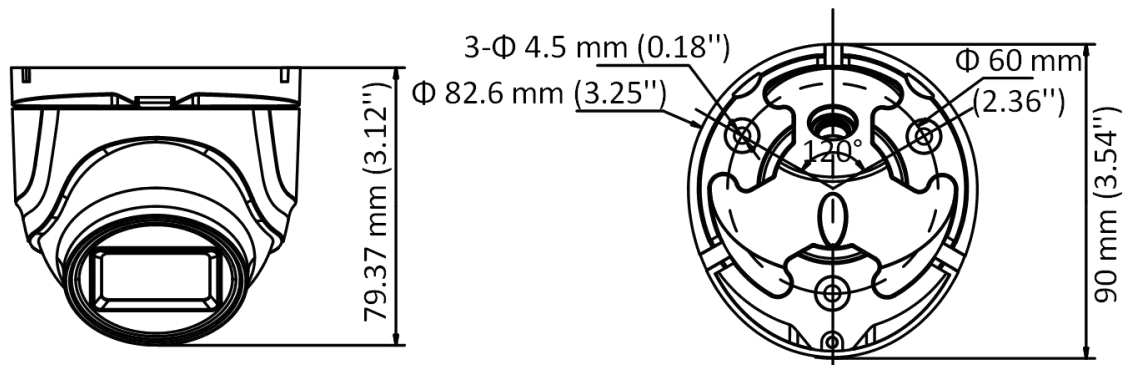

Available Model

DS-2CE76D0T-ITMF (C)

Dimension

Accessory