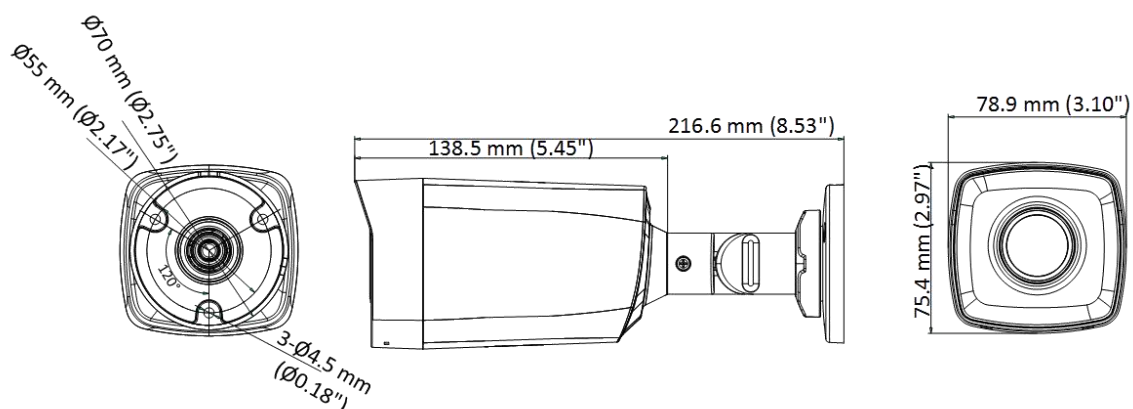

DS-2CE17D0T-IT1F(C) 2 MP Camera

- High quality imaging with 2 MP, 1920 × 1080 resolution
- 2.8 mm, 3.6 mm, 6 mm fixed focal lens
- Up to 30 m IR distance for bright night imaging
- One port for four switchable signals (TVI/AHD/CVI/CVBS)
- Water and dust resistant (IP67)

▪ Specification

Camera	
Image Sensor	2 MP CMOS
Signal System	PAL/NTSC
Frame Rate	TVI: 1080P@30fps, 1080P@25fps CVI: 1080P@30fps, 1080P@25fps AHD: 1080P@30fps, 1080P@25fps CVBS: PAL/NTSC
Resolution	1920 (H) × 1080 (V)
Min. illumination	0.01 Lux @ (F1.2, AGC ON), 0 Lux with IR
Shutter Time	PAL: 1/25 s to 1/50,000 s NTSC: 1/30 s to 1/50,000 s
Lens	2.8 mm, 3.6 mm, 6 mm fixed lens
Horizontal Field of View	2.8 mm, horizontal FOV: 101°, vertical FOV: 60°, diagonal FOV: 122° 3.6 mm, horizontal FOV: 79.6°, vertical FOV: 43.5°, diagonal FOV: 93.7° 6 mm, horizontal FOV: 51.9°, vertical FOV: 30°, diagonal FOV: 58.8°
Lens Mount	M12
Day & Night	ICR
WDR (Wide Dynamic Range)	Digital WDR
Angle Adjustment	Pan: 0 to 360°, Tilt: 0 to 180°, Rotation: 0 to 360°
Menu	
Image Mode	STD/HIGH-SAT
AGC	Yes
Day/Night Mode	Auto/Color/BW (Black and White)
White Balance	Auto/Manual
AE (Auto Exposure) Mode	DWDR/BLC/HLC/Global
Language	English
Functions	Brightness, Sharpness, Smart IR
2D DNR	Yes
Interface	
Video Output	Switchable TVI/AHD/CVI/CVBS
General	
Operating Condition	-40 °C to 60 °C (-40 °F to 140 °F), humidity: 90% or less (non-condensation)
Power Supply	12 VDC ± 25%
Power Consumption	Max. 2.2 W
Protection Level	IP67
Material	Front Cover: Metal Main Body: Plastic
IR Range	Up to 30 m
Communication	HIKVISION-C
Dimensions	78.9 mm × 75.4 mm × 216.6 mm (3.10" × 2.97" × 8.53")
Weight	Approx. 320 g (0.71 lb.)

▪ Dimension

▪ **Accessory**

DS-1280ZI-XS

▪ **Available Model**

DS-2CE17DOT-IT1F(C)

Distributed by

HIKVISION

Headquarters