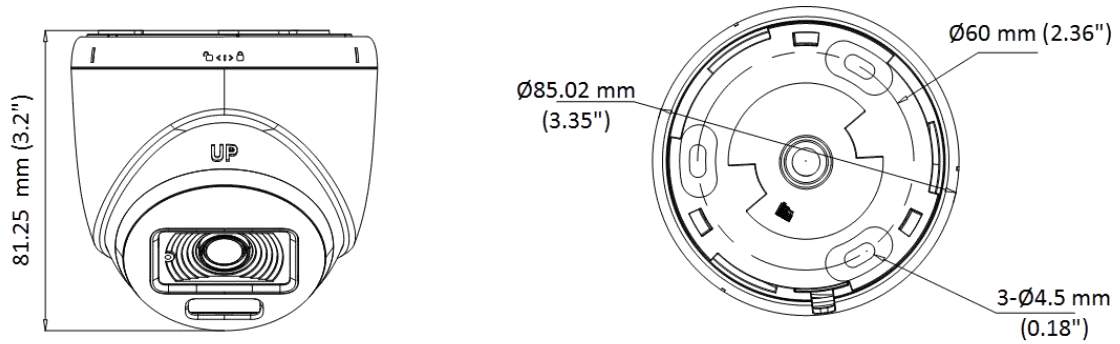

DS-2CE70KF0T-PFS

▪ **Dimension**

▪ **Accessory**

▪ **Optional**

DS-1275ZJ-SUS	DS-1272ZJ-110-TRS	DS-1280ZJ-XS	DS-1276ZJ-SUS
Vertical pole mount	Wall mount	Junction box	Corner mount