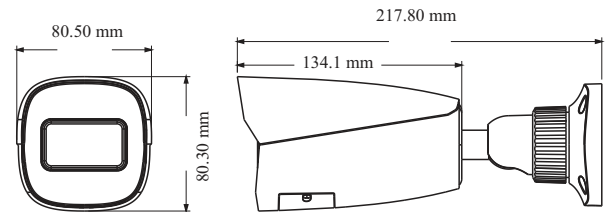

General Function	Watermark, IP address filtering, video mask, heartbeat, password protection, image distortion correction, non-photosensitive switch
PoE	Yes, IEEE802.3af
IR Distance	30 ~ 50 m
Ingress Protection	IP 67
<b>Others</b>	
Power Supply	DC12V/PoE
Power Consumption	< 7.5W
Operating Environment	- 30 °C ~ 60 °C (-22°F~140°F) Humidity: less than 95 % (non-condensing)
Dimensions ( mm )	217.8 × 80.5 × 80.3
Weight ( net )	Approx. 0.68KG
Installation	Ceiling mounting; Wall mounting
Certificate	CE, FCC
Environmental Protection	Directive EU RoHS, WEEE(2012/19/EU), directive 94/62/EC and REACH(EC1907/2006)

### DIMENSIONS