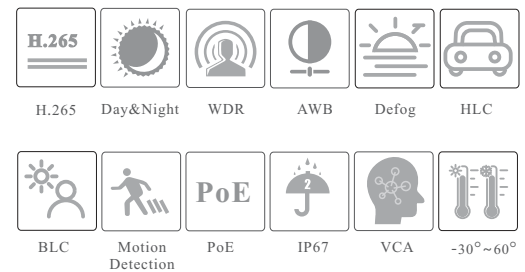

CAMERA

## 4MP IR Water-Proof Bullet Network Camera

- H.265+ / H.265 / H.264+ / H.264 / MJPEG
- Max. resolution: 2560 × 1440
- Starlight
- ICR auto switch, true day / night vision
- 30~50m IR night view distance
- 3D DNR, true WDR, HLC, BLC, Defog, NIR, Smart IR and ROI coding
- Support image distortion correction
- Built-in micro SD card slot; up to 256GB
- DC12V/PoE power supply
- IP 67 ingress protection
- Support three streams
- P2P function optional
- Support remote monitoring by smart phones & tablet PCs with iOS and Android OS
- Intelligent analytics