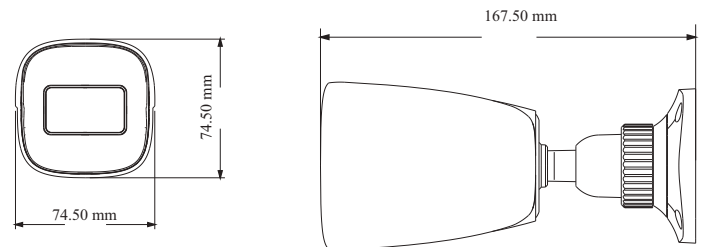

Operating Environment	- 30 °C ~ 60 °C (-22°F~140°F) Humidity: less than 95 % (non-condensing)
Dimensions (mm)	167.5 × 74.5 × 74.5
Weight (net)	Approx. 0.39KG
Installation	Ceiling mounting; wall mounting
Certificate	CE, FCC
Environmental Protection	Complies with Directive EU RoHS, WEEE(2012/19/EU) , directive 94/62/EC and REACH(EC1907/2006)

DIMENSIONS