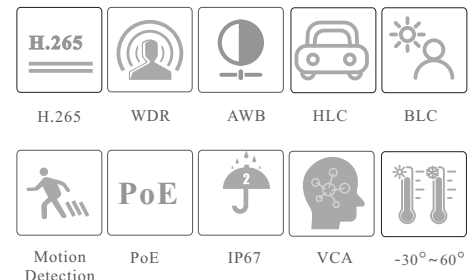

## TD-9421S3B

2MP IR Water-proof Bullet Network Camera

- 2MP ( 1920 × 1080 ) H.265 coding
- Max.resolution: 1920 × 1080
- ICR auto switch, true day / night
- 3D DNR, digital WDR, HLC, BLC, Defog and ROI coding
- 20~30m IR night view distance
- 1CH audio input
- Built-in micro SD card slot, up to 128GB
- DC12V/PoE power supply
- IP 67 ingress protection
- Support three streams
- Support mobile surveillance by smart phones and tablet PCs with iOS or Android OS
- Intelligent analytics