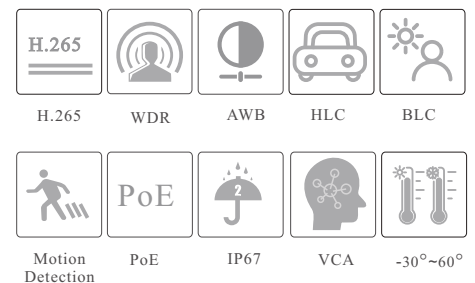

## 2MP IR Water-proof Bullet Network Camera

- H.265+ /H.265 / H.264+ / H.264 / MJPEG coding
- Max.resolution: 2MP ( 1920 × 1080)
- ICR auto switch, true day / night vision
- 3D DNR, WDR, HLC, BLC, smart IR, etc.
- ROI coding
- 20~30m IR night view distance
- Built-in micro SD card slot, up to 256GB
- DC12V/PoE power supply
- IP 67 ingress protection
- Support dual streams
- Support remote monitoring by smart phones& tablet PCs with iOS and Android OS
- Intelligent analytics