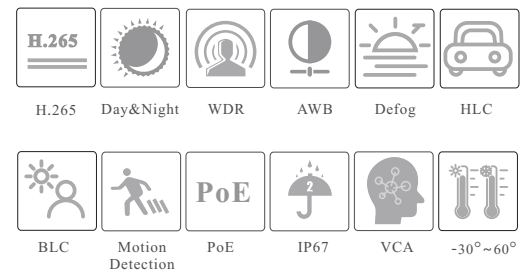

CAMERA

## 4MP IR Water-Proof Bullet Network Camera

- H.265+/H.265/H.264+/H.264/MJPEG coding
- Max. resolution: 2592 × 1520
- ICR auto switch, true day / night vision
- 50~70m IR night view distance; motorized zoom lens
- 3D DNR, true WDR, HLC, BLC, Defog, Smart IR and ROI coding
- Support image distortion correction
- Built-in micro SD card slot; up to 256GB
- DC12V/PoE power supply
- IP 67 ingress protection
- Support three streams
- Support remote monitoring by smart phones & tablet PCs with iOS and Android OS
- Intelligent analytics