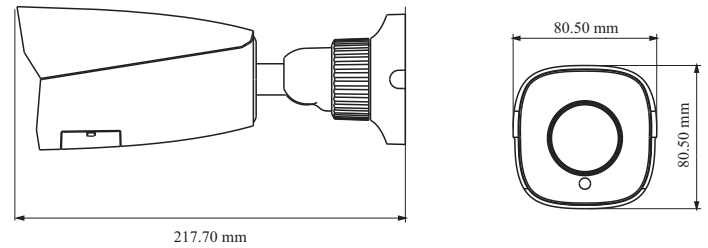

Operating Environment	- 30 °C ~ 60 °C (-22°F~140°F) Humidity: less than 95 % (non-condensing)
Dimensions (mm)	217.7 × 80.5 × 80.5
Weight (net)	Approx. 0.65KG
Installation	Ceiling mounting; Wall mounting
Certificate	CE, FCC
Environmental Protection	Complies with Directive EU RoHS, WEEE(2012/19/EU), directive 94/62/EC and REACH(EC1907/2006)

DIMENSIONS