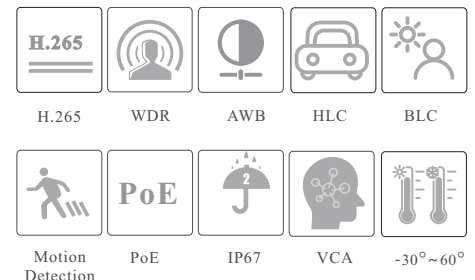

CAMERA

TD-9422S3

2MP IR Water-proof Bullet Network Camera

- 2MP (1920 × 1080) H.265 coding
- Max.resolution: 1920 × 1080
- ICR auto switch, true day / night, ROI coding
- 3D DNR, digital WDR, HLC, BLC, Defog
- 30~50m IR night view distance
- 1CH audio input; Hardware reset
- Built-in micro SD card slot, up to 128GB
- DC12V/PoE power supply
- IP 67 ingress protection
- Support dual streams
- Support mobile surveillance by smart phones and tablet PCs with iOS or Android OS
- Intelligent analytics: video blur detection, line crossing detection and region intrusion detection