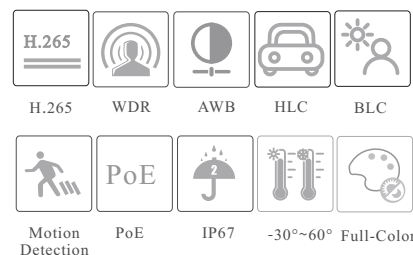

TD-9421C2

2MP Full-Color Bullet Network Camera

- 2MP (1920 × 1080) H.265 full real time coding
- Max. resolution: 1920 × 1080
- 20~ 30m white light view distance
- 24/7 full color imaging
- 3D DNR, HWDR, HLC and BLC
- ROI coding
- Built-in micro SD card slot, up to 256GB
- DC12V/PoE power supply
- IP67 ingress protection
- Support three streams
- Support mobile surveillance by smart phones with iOS and Android OS
- Intelligent Analytics