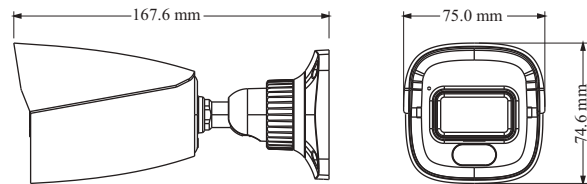

DORI Distance

Lens	Detect	Observe	Recognize	Identify
2.8mm	41.05m(134.67ft)	16.42m(53.87ft)	8.21m(26.93ft)	4.10m(13.45ft)
3.6mm	51.01m(167.35ft)	20.40m(66.92ft)	10.20m(33.46ft)	5.10m(16.73ft)
Others				
Power Supply	DC12V/PoE			
Power Consumption	< 5W			
Storage Conditions	- 30 °C ~ 65 °C (-22°F~149°F), Humidity: less than 95 % (non-condensing)			
Operating Conditions	- 30 °C ~ 60 °C (-22°F~140°F), Humidity: less than 95 % (non-condensing)			
Dimensions (mm)	167.6 × 75 × 74.6			
Weight (net)	Approx. 0.38KG			
Installation	Ceiling mounting; wall mounting			
Certificate	CE, FCC			
Environmental Protection	Complies with Directive EU RoHS, WEEE(2012/19/EU), directive 94/62/EC and REACH(EC1907/2006)			

DIMENSIONS